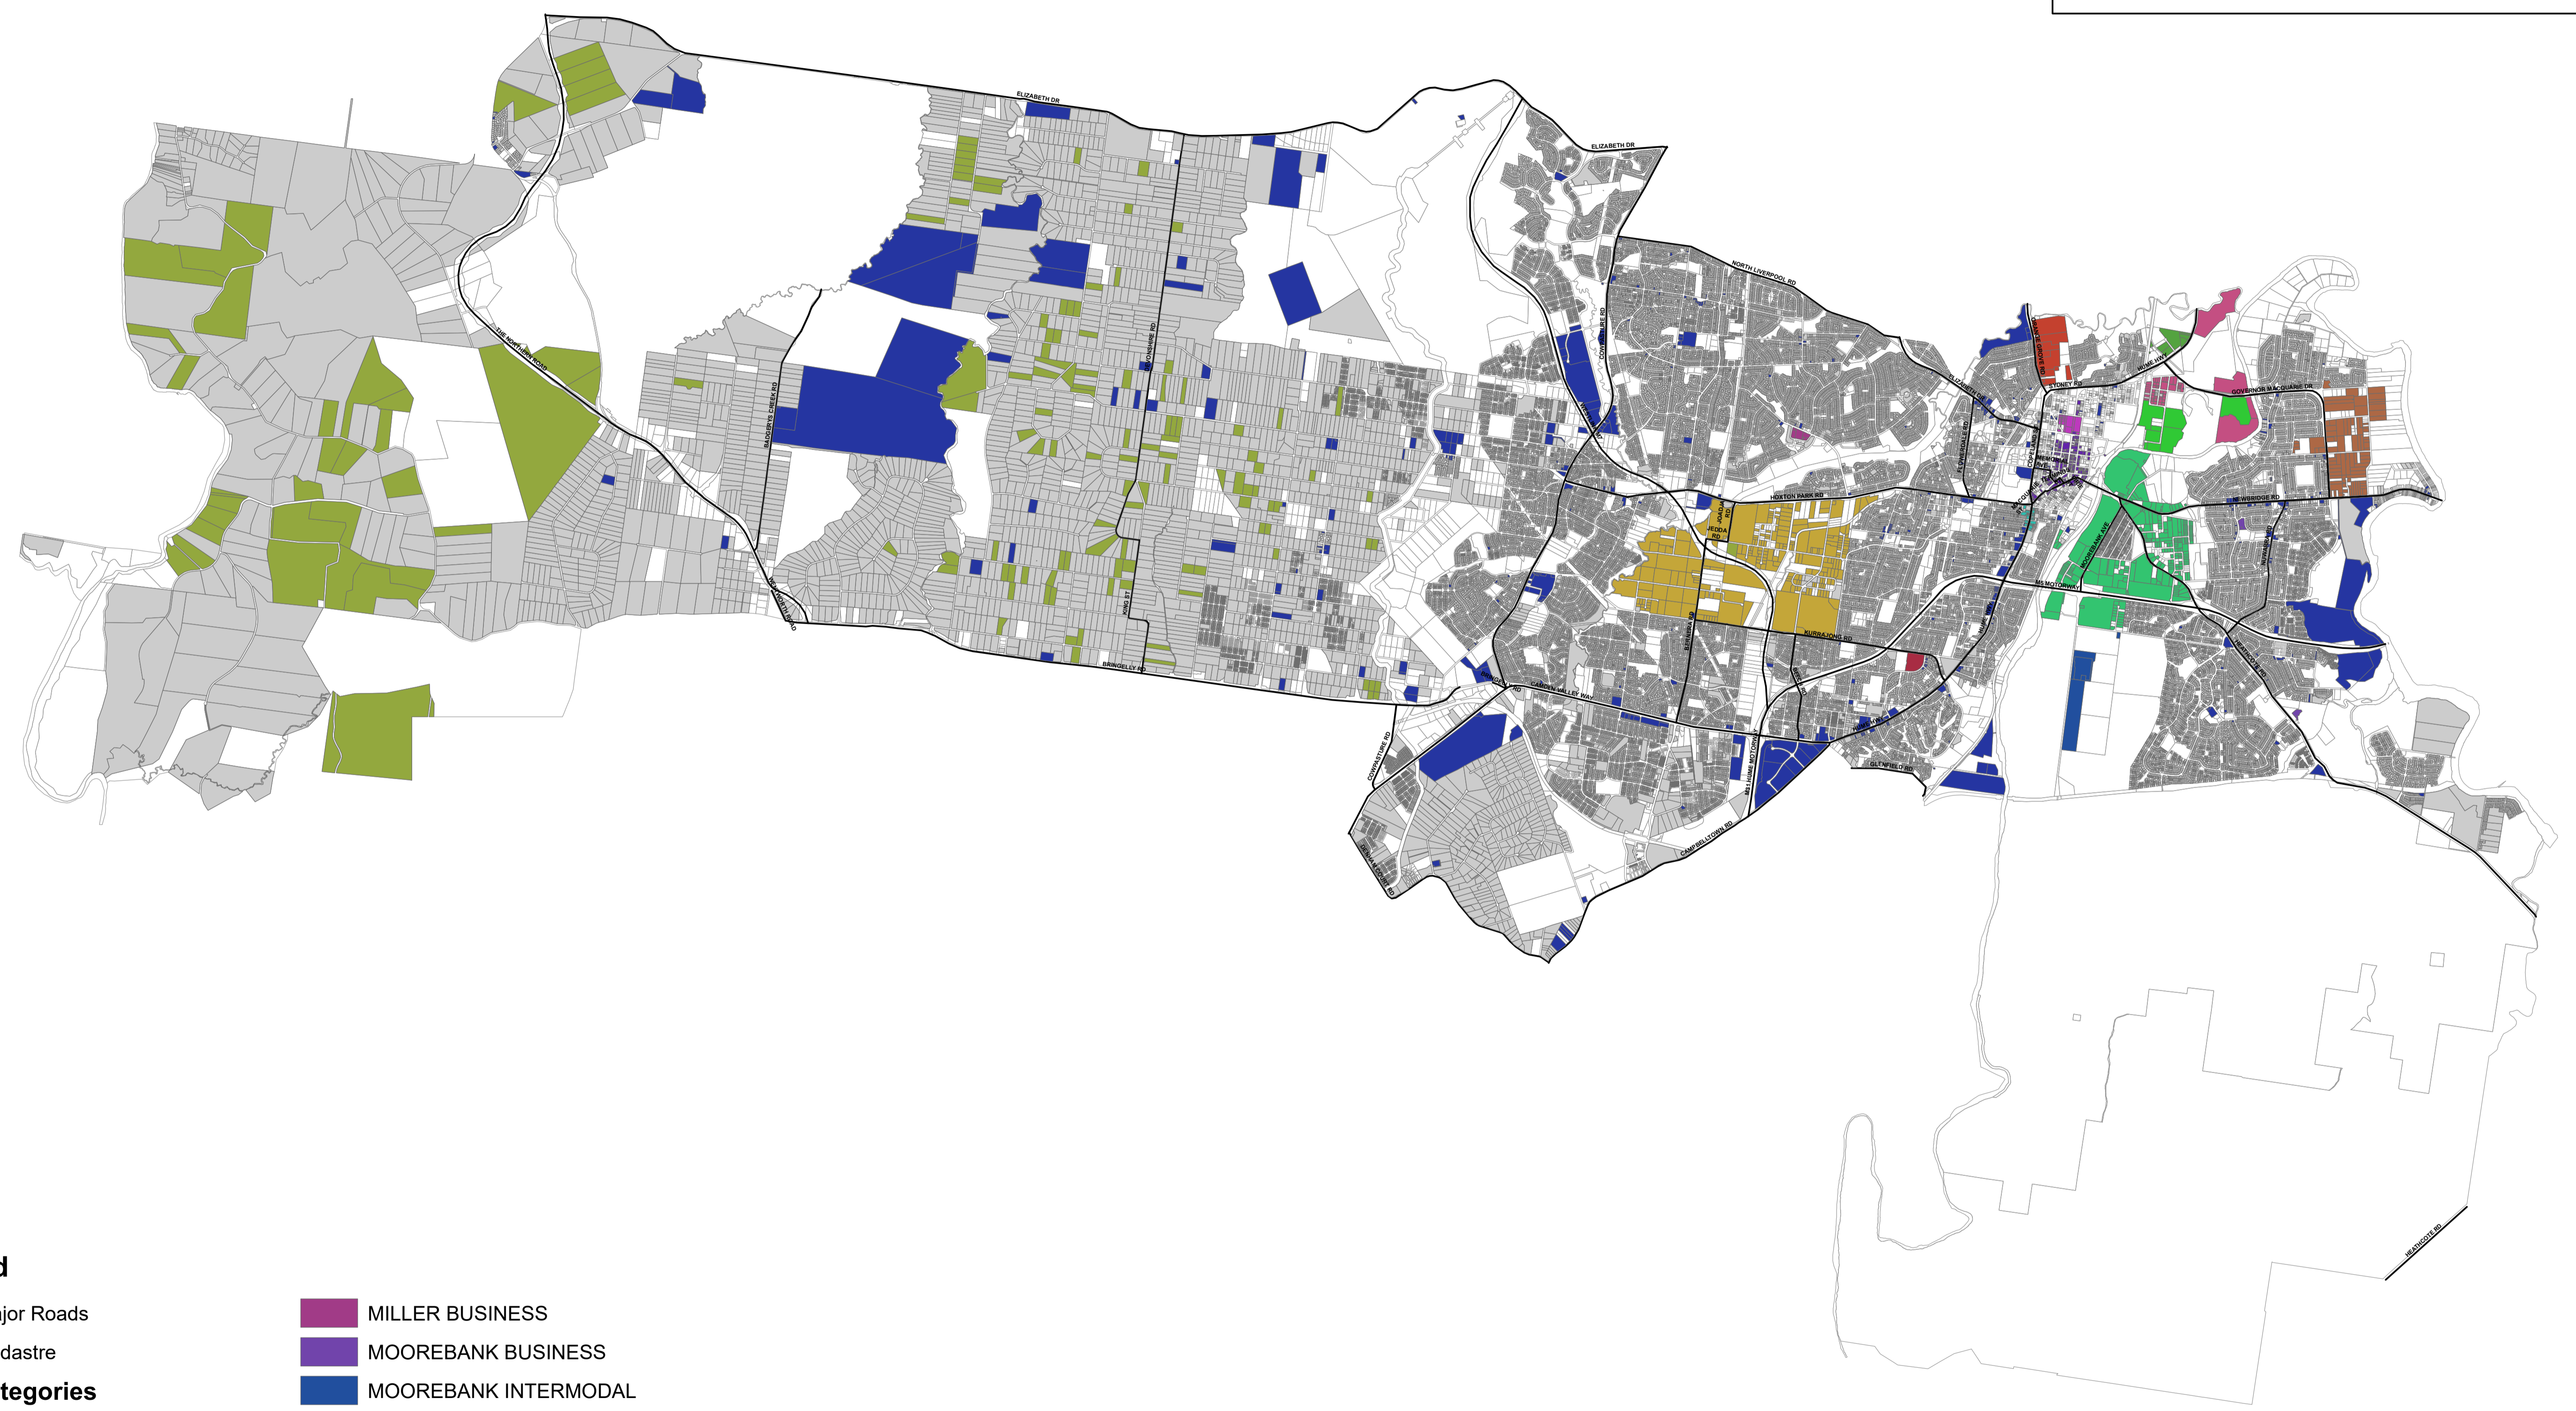

LIVERPOOL 2022-2023 RATING CATEGORY MAP

Legend

- Major Roads
- ▭ Cadastre
- Rate Categories**
- ▭ BUSINESS GENERAL
- ▭ CASULA BUSINESS
- ▭ CBD CENTRAL
- ▭ CHIPPING NORTON INDUSTRIAL
- ▭ FARMLAND
- ▭ LIVERPOOL BUSINESS
- ▭ LIVERPOOL CBD
- ▭ MILLER BUSINESS
- ▭ MOOREBANK BUSINESS
- ▭ MOOREBANK INTERMODAL
- ▭ MOOREBANK/LIVERPOOL INDUSTRIAL
- ▭ ORANGE GROVE BUSINESS PARK
- ▭ PRESTONS INDUSTRIAL
- ▭ RESIDENTIAL
- ▭ WARWICK FARM INDUSTRIAL NORTH
- ▭ WARWICK FARM INDUSTRIAL SOUTH
- ▭ WARWICK FARM SPORTS