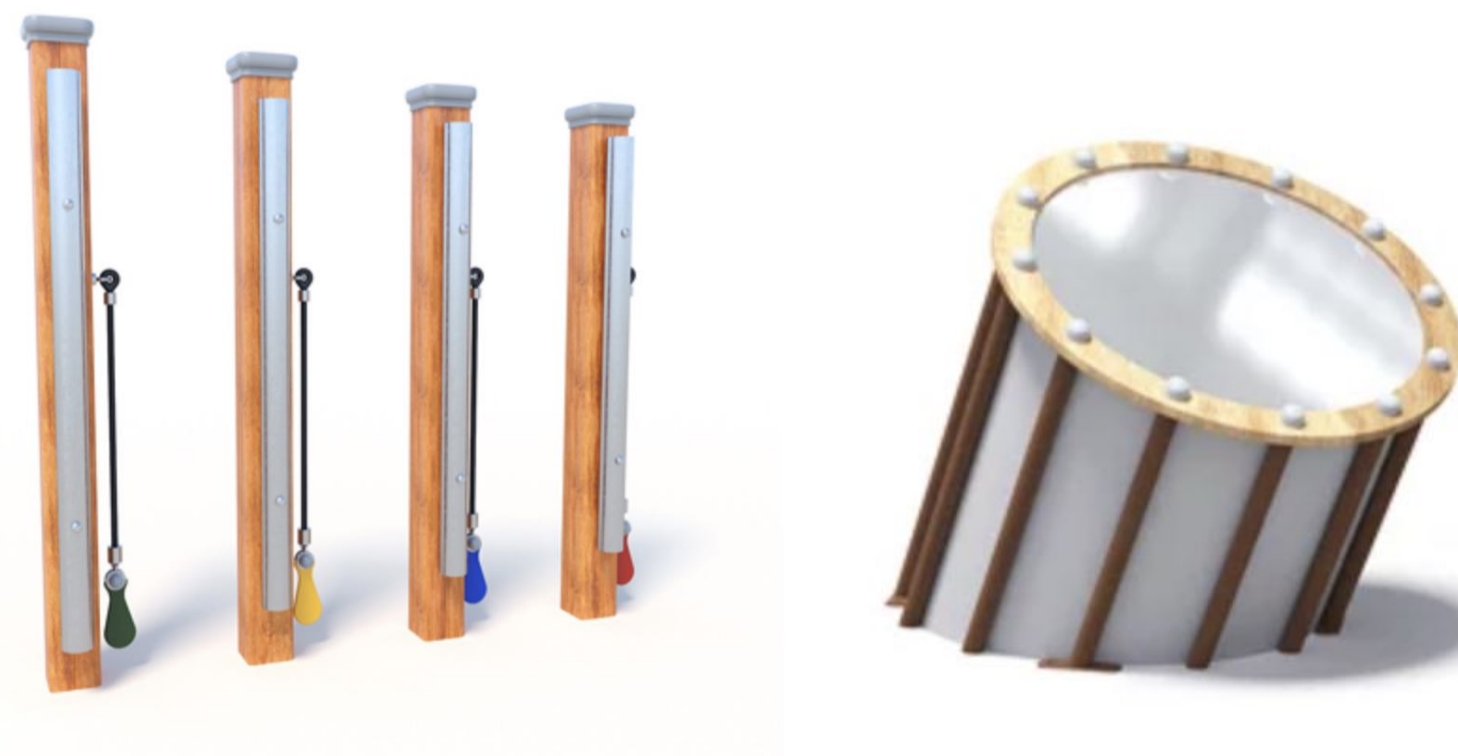

Shade sails

SENSORY LOOP EQUIPMENT

Talking Tubes

Interactive Play Panels

Garden Chimes

Bushwood Drum

SOFTFALL

Pine bark mini nuggets mulch