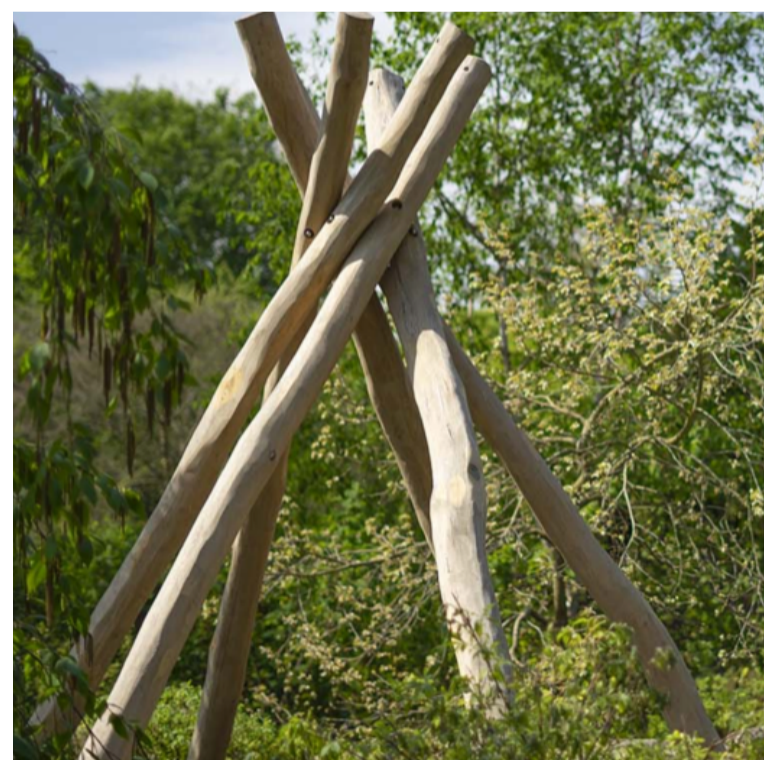

NATURE PLAY

Timber Teepee