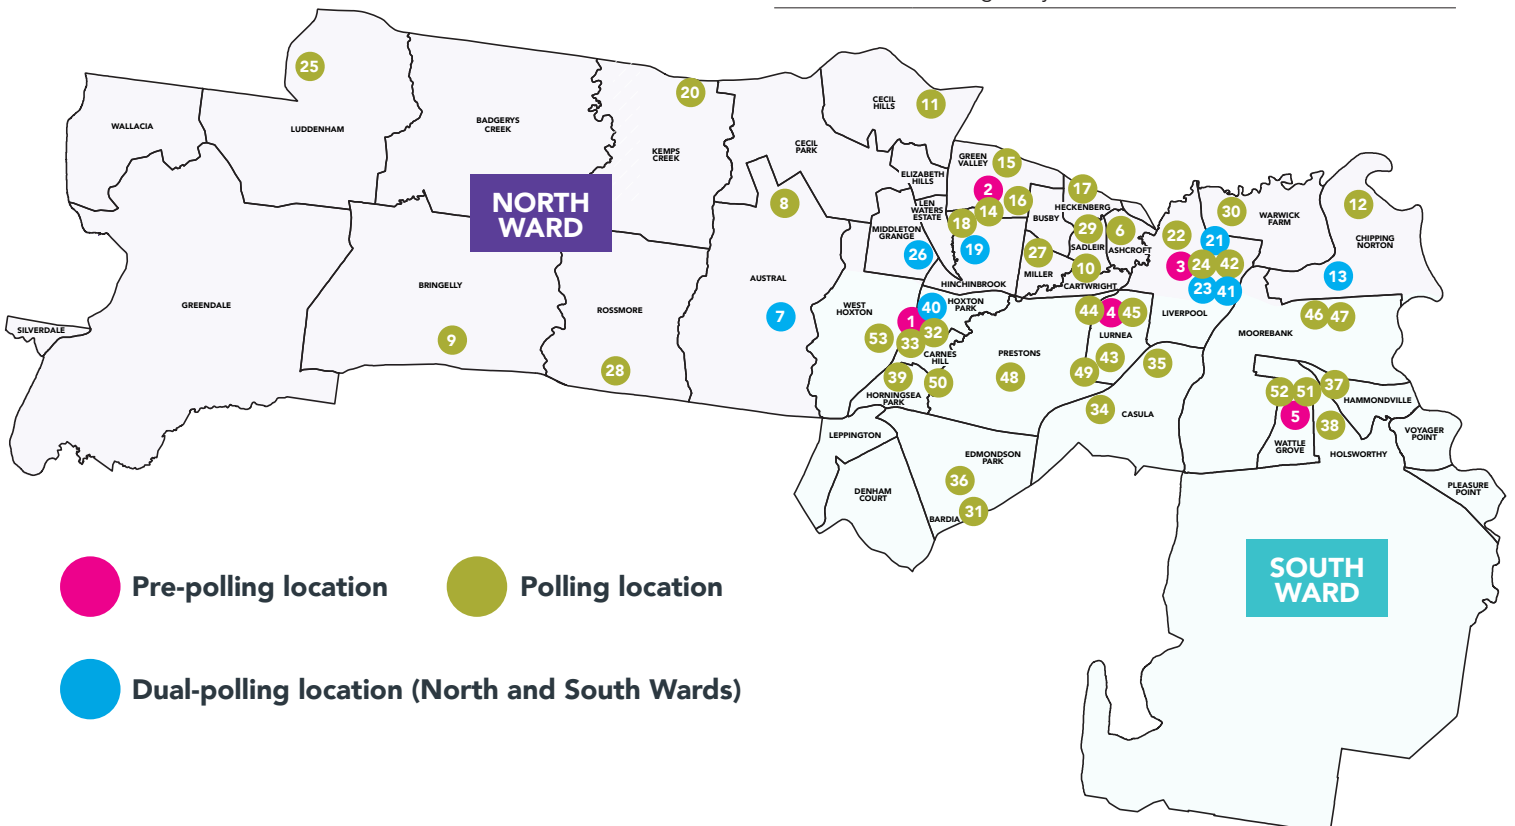

Liverpool Local Government Area has two wards – North Ward and South Ward. You are required to vote for the Ward in which you reside. To confirm your Ward, find your suburb of residence on the Election Ward map and match the number shown with the corresponding ward. This will also show your closest polling location available.

## PRE-POLLING LOCATIONS

**SATURDAY 7 SEPT – FRIDAY 13 SEPT 2024**

OPEN: 8am – 6pm (Sat), 10am – 4pm (Sun)

9am – 6pm (Mon, Tues, Wed, Fri), 9am – 8pm (Thurs)

Voting for North and South Wards can take place at all pre-polling locations.

Map Ref	Pre-polling locations	Suburb
1	<b>Carnes Hill Community Centre</b> 600 Kurrajong Road, Carnes Hill	Carnes Hill
2	<b>Green Valley District Centre</b> 179 Wilson Road, Green Valley	Green Valley
3	<b>Liverpool Returning Office</b> 40 Scott Street, Liverpool	Liverpool
4	<b>Phillips Park Community Centre</b> 66 Hill Road, Lurnea	Lurnea
5	<b>Wattle Grove Community Centre</b> 8 Village Way, Wattle Grove	Wattle Grove

 Dual-polling locations for both North and South Wards.

SCAN QR CODE  
FOR MORE  
INFORMATION