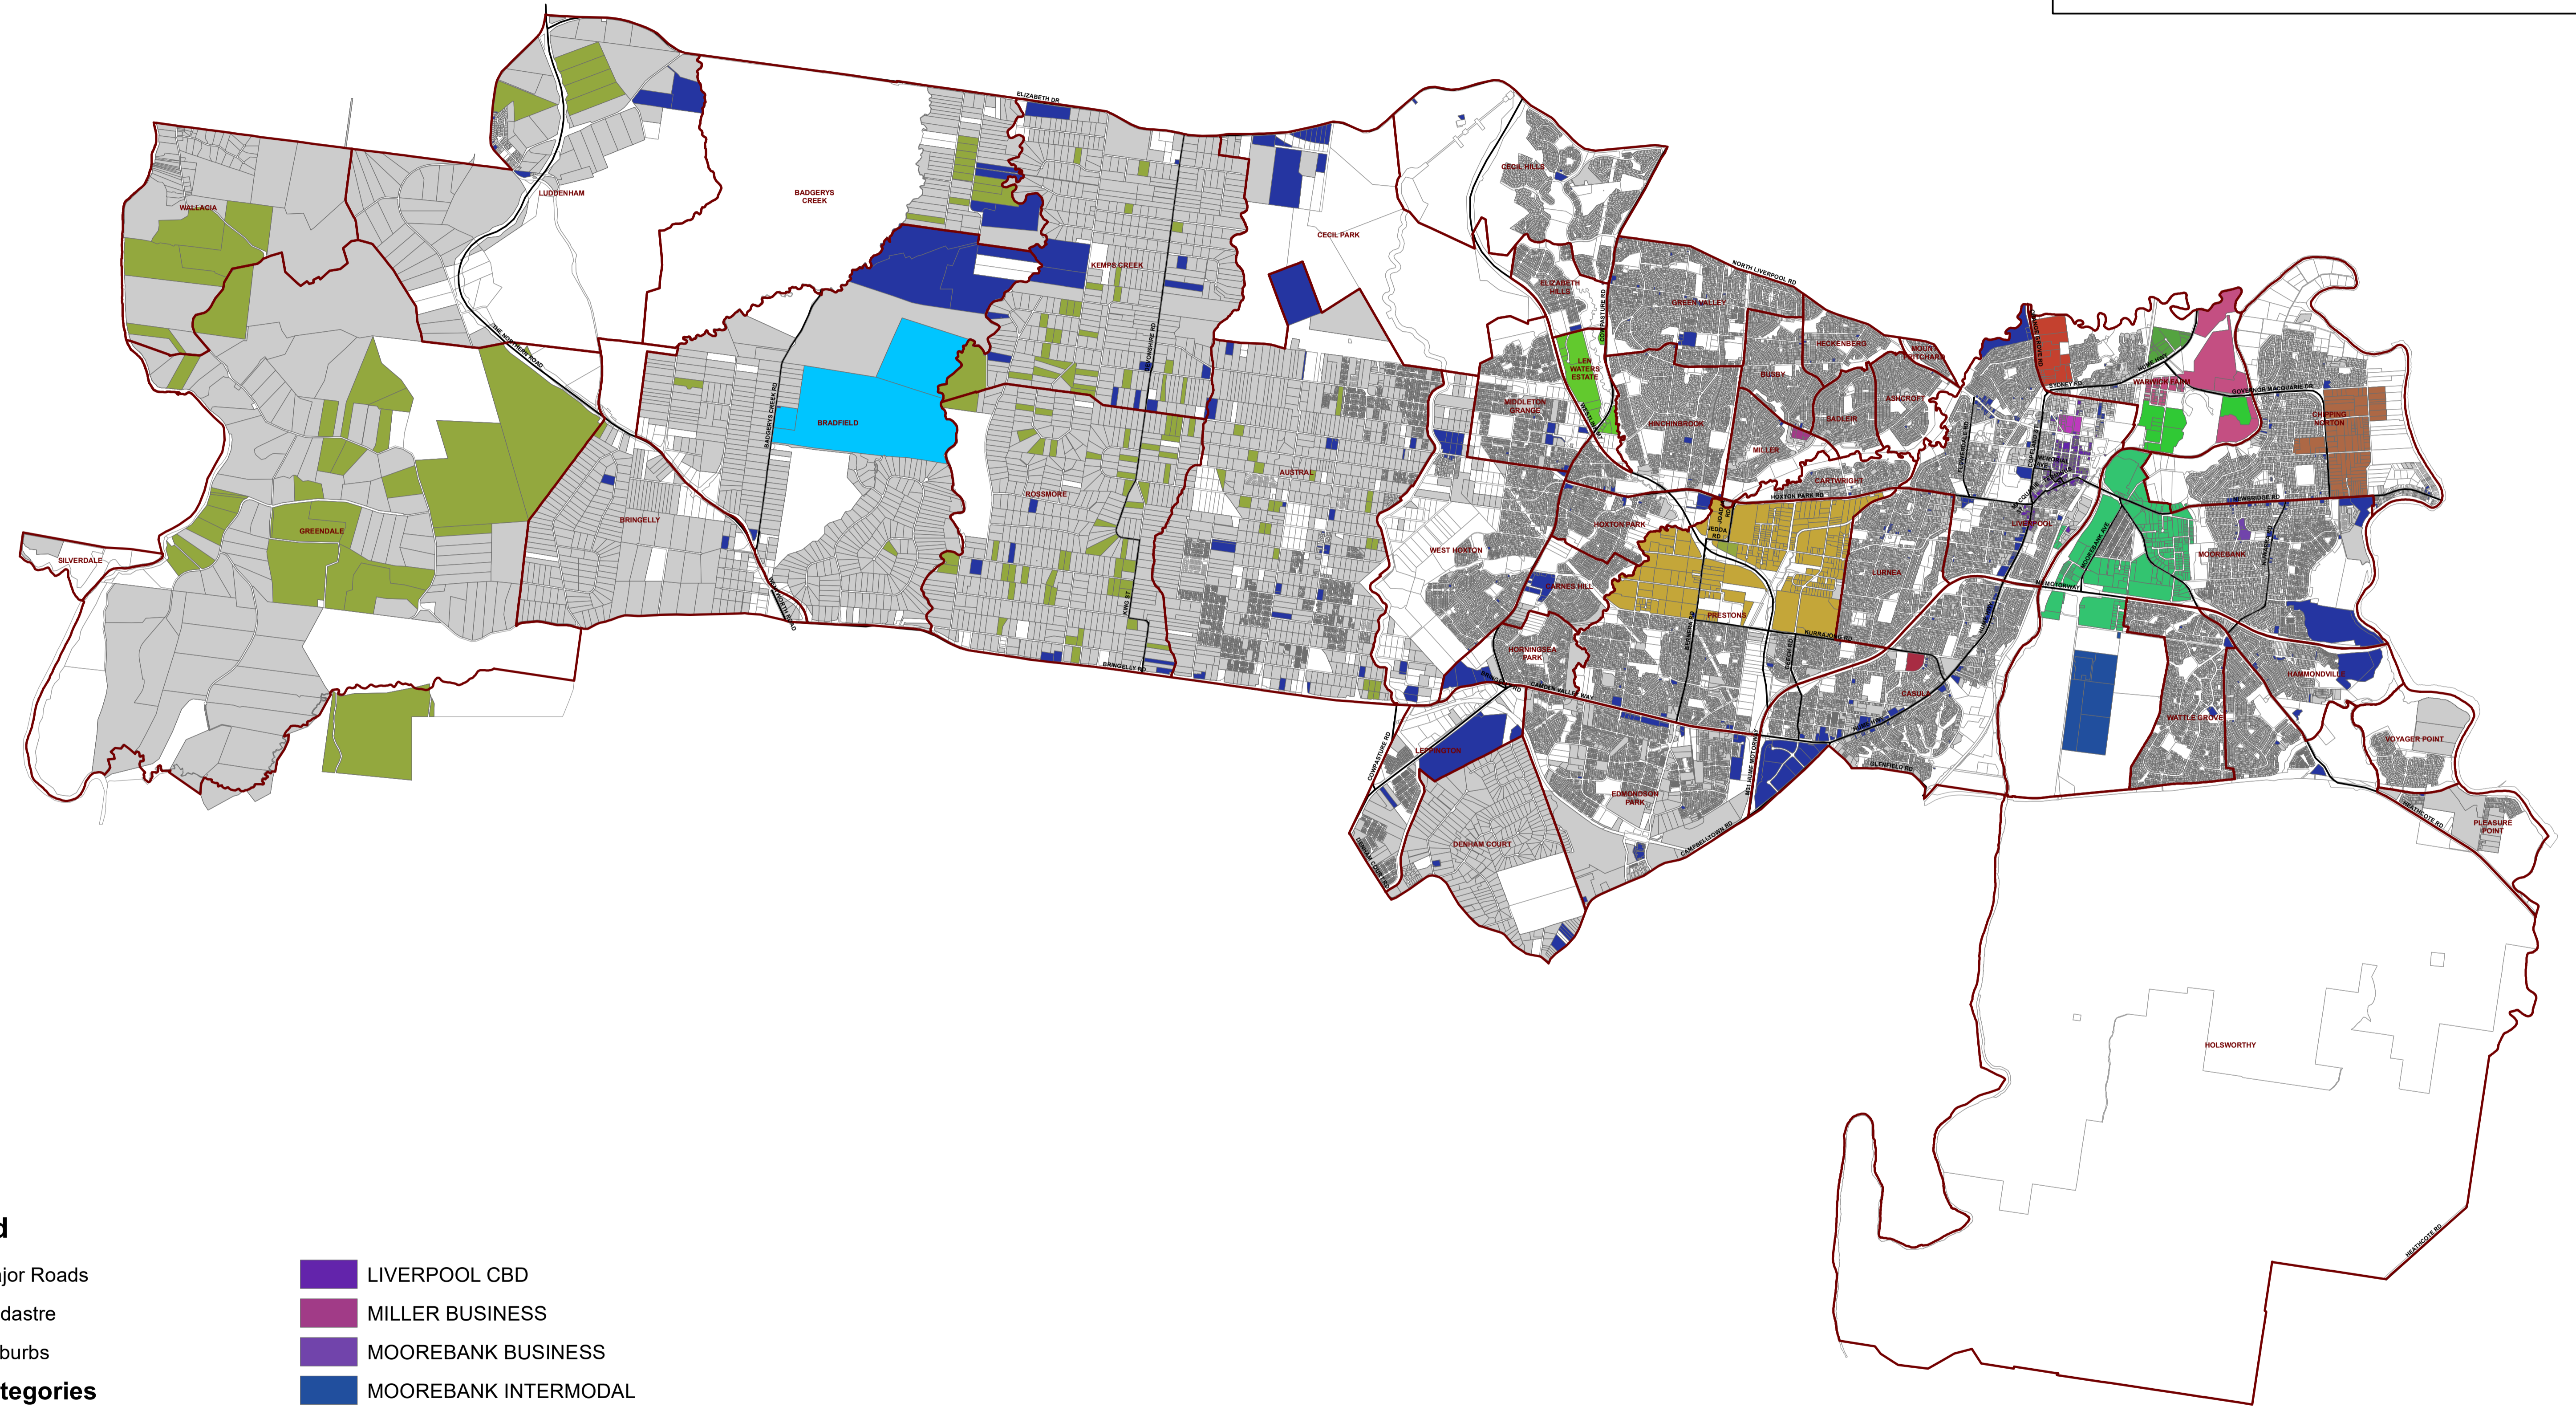

LIVERPOOL 2023-2024 RATING CATEGORY MAP

Legend

- Major Roads
- Cadastral
- Suburbs
- Rate Categories**
- BUSINESS GENERAL
- BUSINESS GENERAL - WEST
- CASULA BUSINESS
- CBD CENTRAL
- CHIPPING NORTON INDUSTRIAL
- FARMLAND
- LEN WATERS BUSINESS
- LIVERPOOL CBD
- MILLER BUSINESS
- MOOREBANK BUSINESS
- MOOREBANK INTERMODAL
- MOOREBANK/LIVERPOOL INDUSTRIAL
- ORANGE GROVE BUSINESS PARK
- PRESTONS INDUSTRIAL
- RESIDENTIAL
- WARWICK FARM INDUSTRIAL NORTH
- WARWICK FARM INDUSTRIAL SOUTH
- WARWICK FARM SPORTS