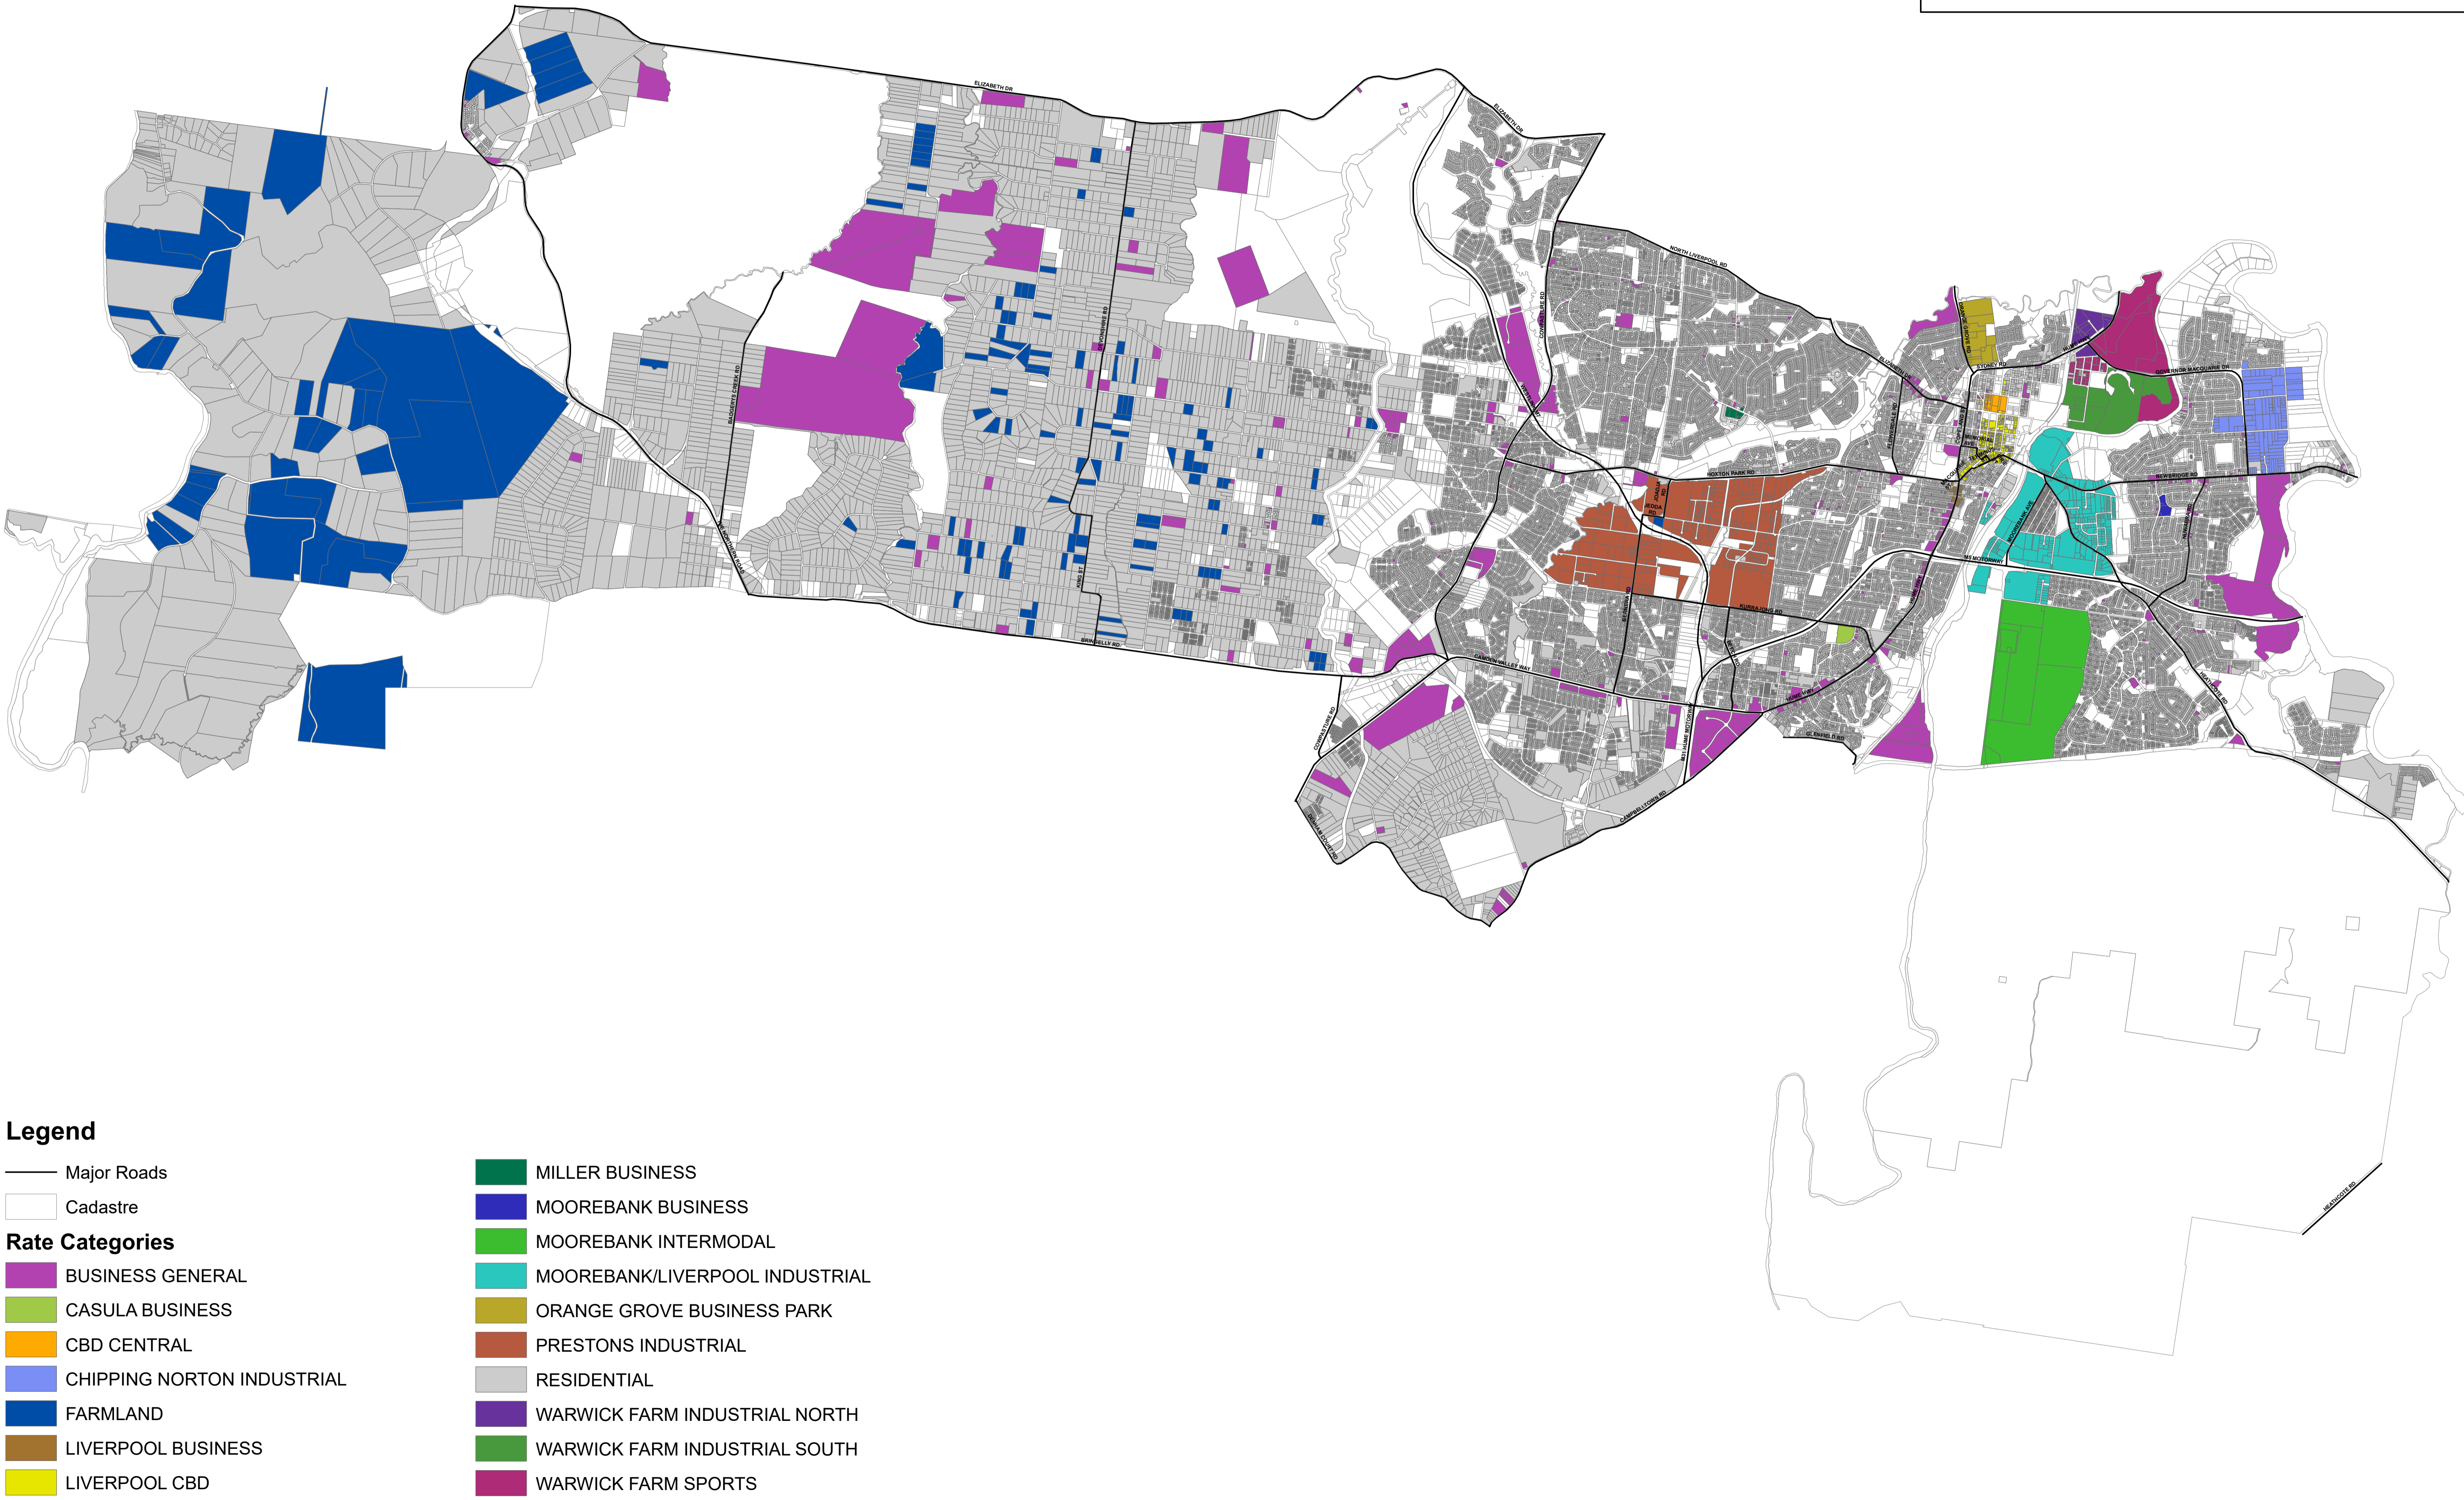

LIVERPOOL 2020-2021 RATING CATEGORY MAP

Date: 03/07/2020

- Legend**
- Major Roads
 - ▭ Cadastre
 - Rate Categories**
 - ▭ BUSINESS GENERAL
 - ▭ CASULA BUSINESS
 - ▭ CBD CENTRAL
 - ▭ CHIPPING NORTON INDUSTRIAL
 - ▭ FARMLAND
 - ▭ LIVERPOOL BUSINESS
 - ▭ LIVERPOOL CBD

- ▭ MILLER BUSINESS
- ▭ MOOREBANK BUSINESS
- ▭ MOOREBANK INTERMODAL
- ▭ MOOREBANK/LIVERPOOL INDUSTRIAL
- ▭ ORANGE GROVE BUSINESS PARK
- ▭ PRESTONS INDUSTRIAL
- ▭ RESIDENTIAL
- ▭ WARWICK FARM INDUSTRIAL NORTH
- ▭ WARWICK FARM INDUSTRIAL SOUTH
- ▭ WARWICK FARM SPORTS