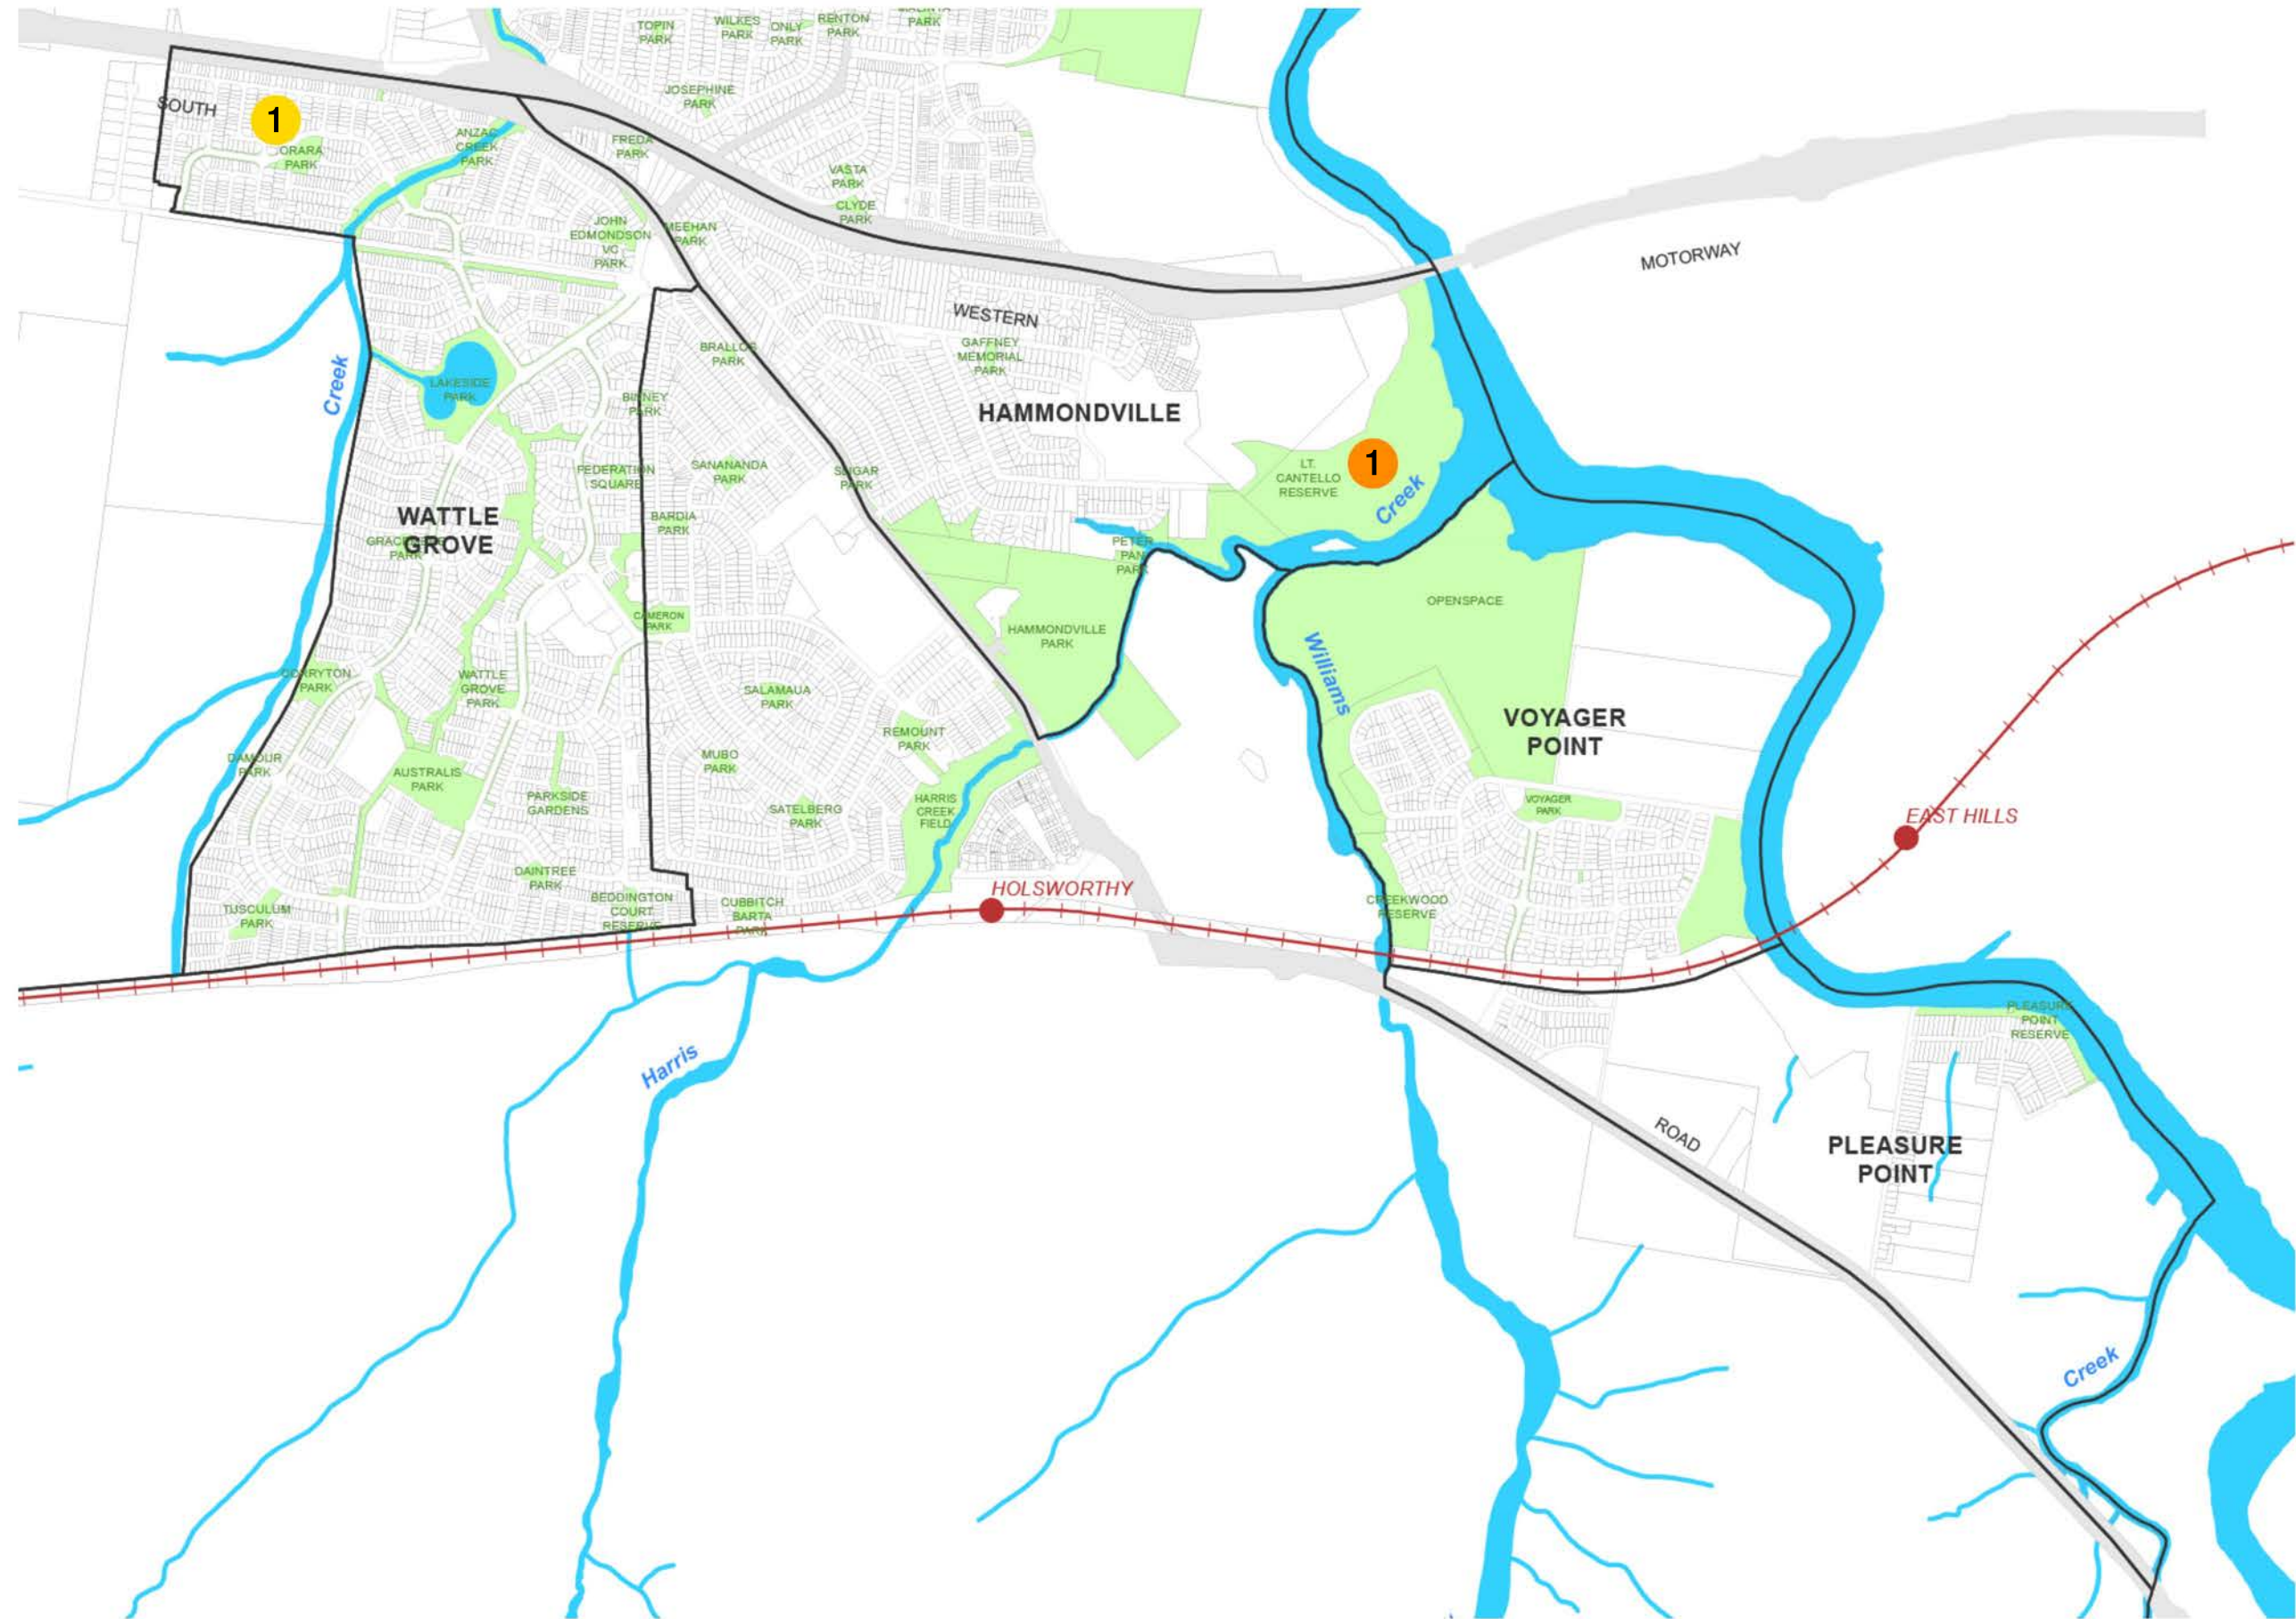

ACCESSIBLE PLAYGROUND & TOILET MAPPING FOR COMMUNITY MEMBERS

Mapping suburbs 5: Wattle Grove, Hammondville

LEGEND

- **Accessible Playgrounds**
  1 | Orara Park, Wattle Grove
- **Future Accessible Playgrounds with Accessible Toilets and Car Park**
  1 | Lt Cantello Reserve, Hammondville