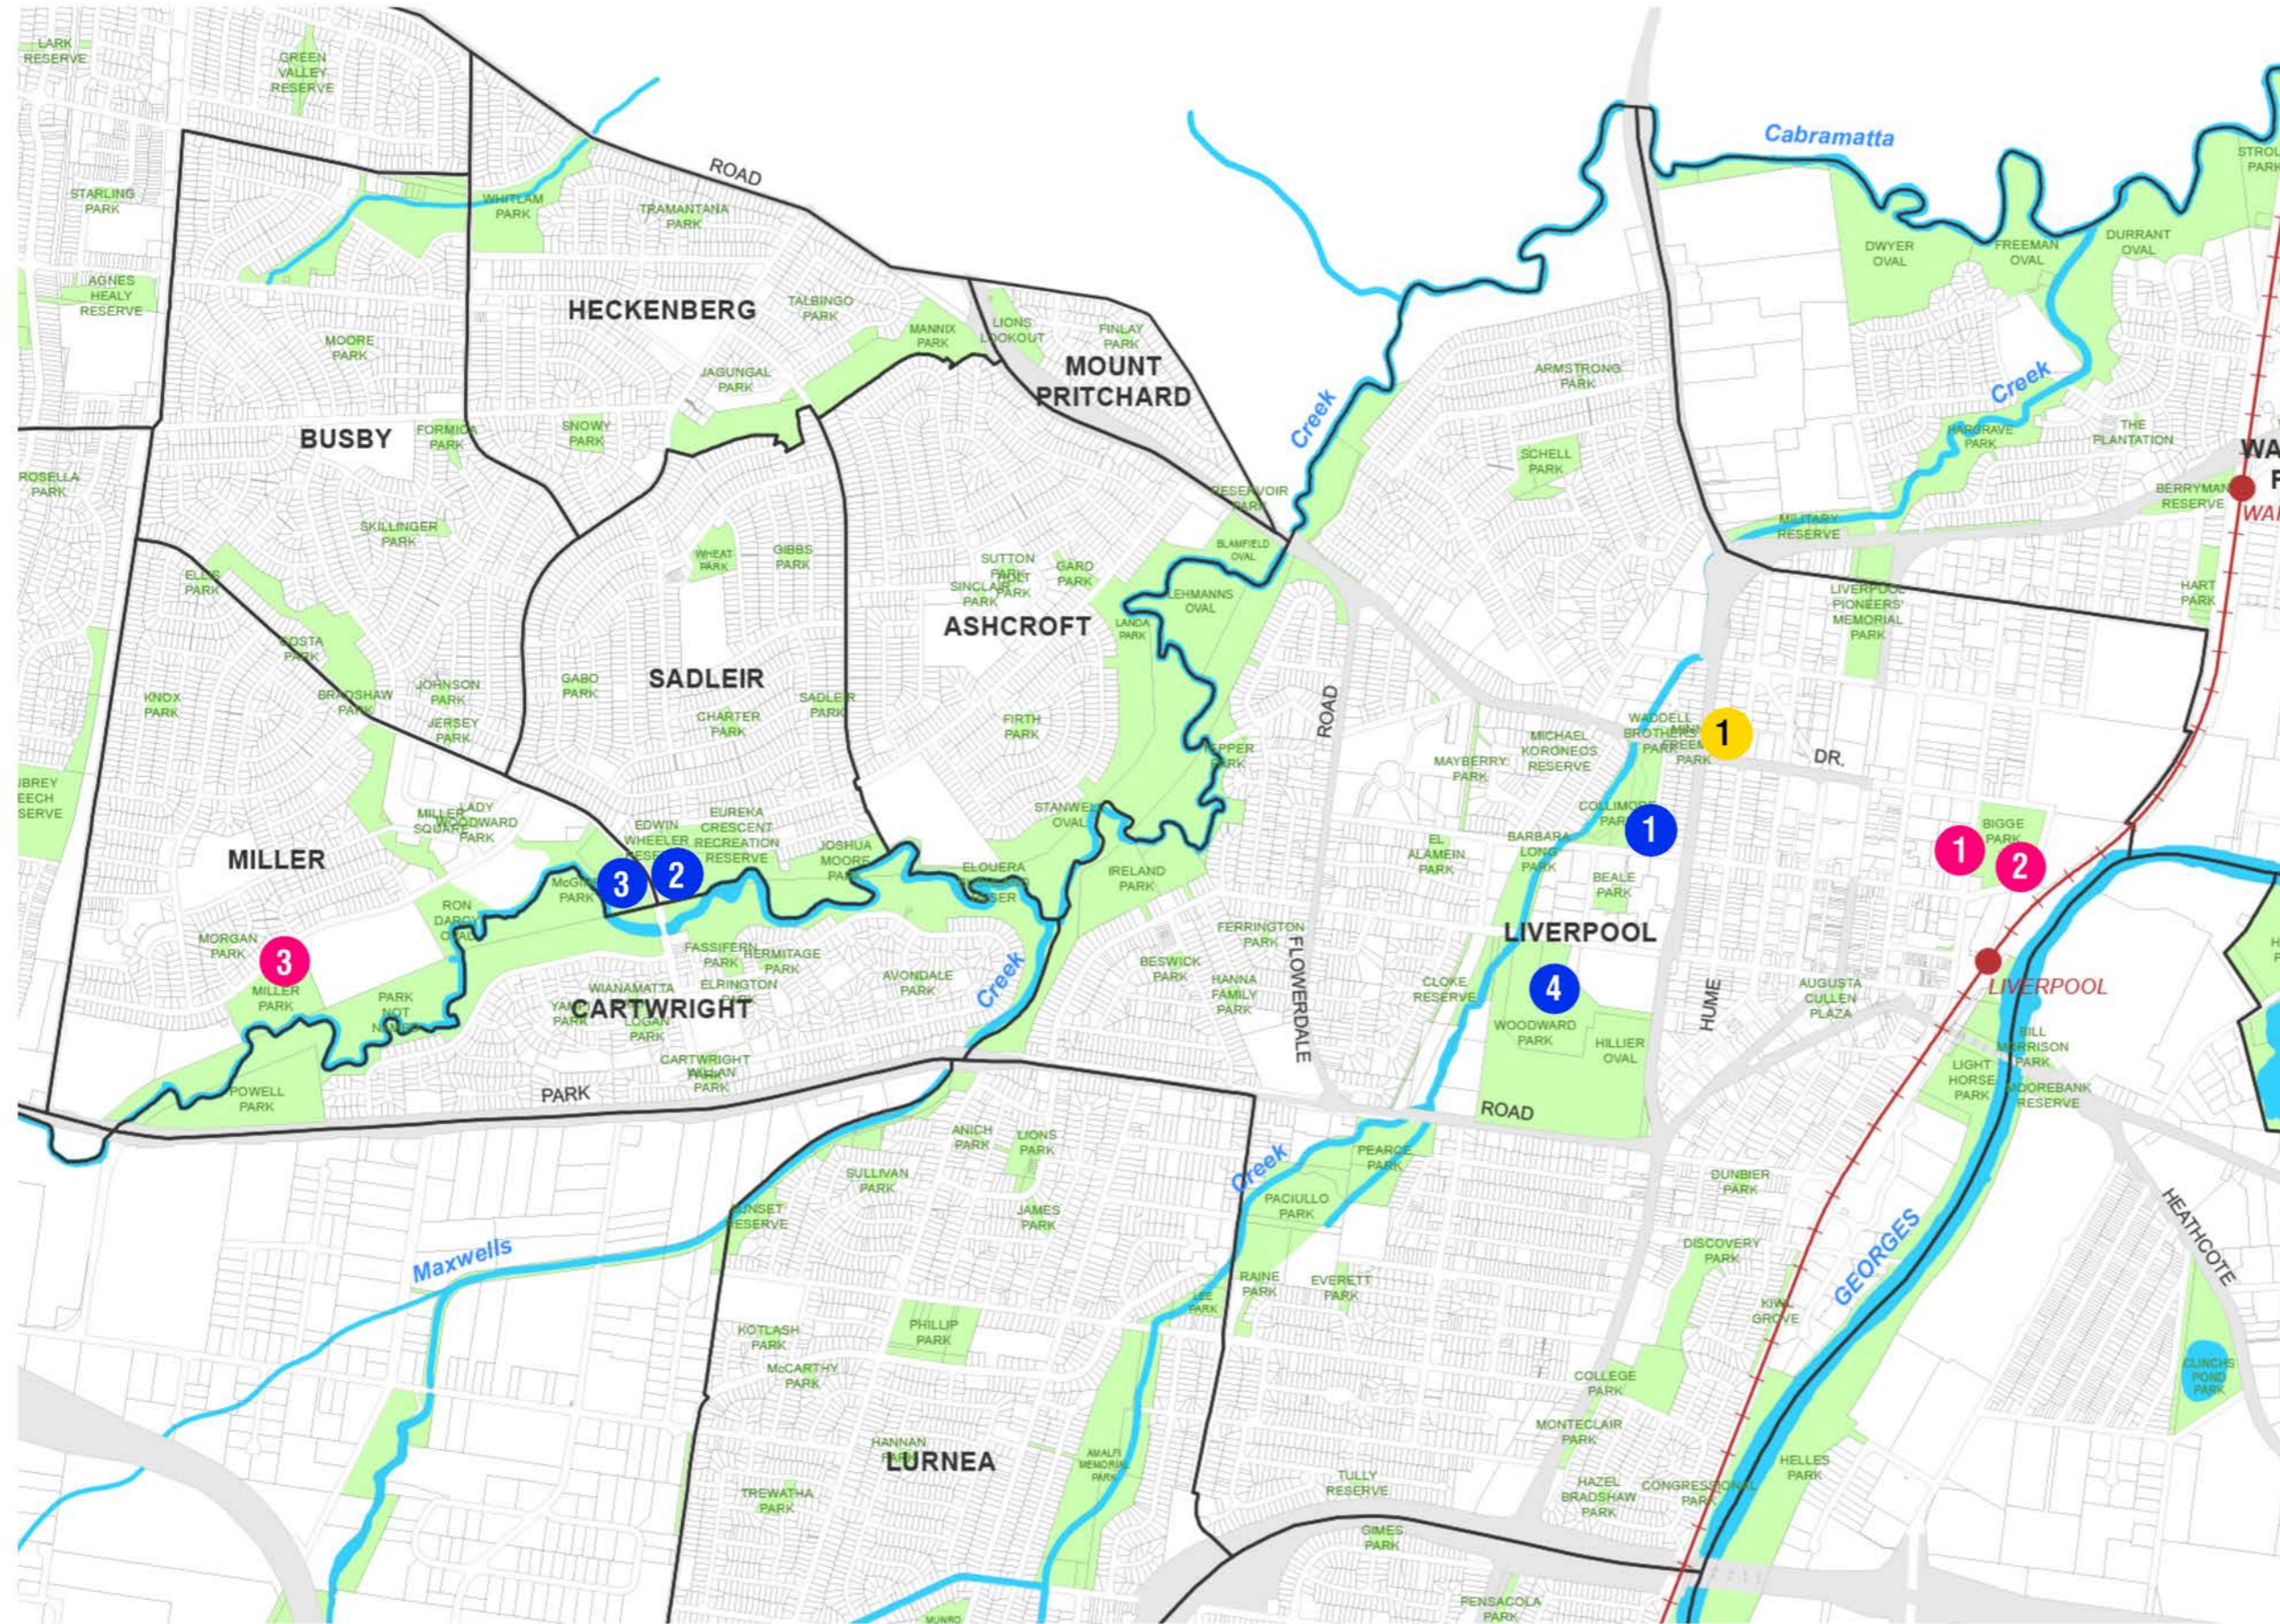

ACCESSIBLE PLAYGROUND & TOILET MAPPING FOR COMMUNITY MEMBERS

Mapping suburbs 2: Liverpool, Miller & Sadleir

- LEGEND**
- **Accessible Playgrounds with Accessible Toilet and Car Park**
 - 1 | Bigge Park Playground, Liverpool
 - 2 | Bigge Park Waterplay Park, Liverpool
 - 3 | Miller Park, Miller
 - **Accessible Playgrounds**
 - 1 | Apex Park, Liverpool
 - **Accessible Toilets**
 - 1 | Collimore Park, Liverpool
 - 2 | Edwin Wheeler Reserve, Sadleir
 - 3 | McGirr Park, Miller
 - 4 | Woodward Park, Liverpool

ACCESSIBLE PLAYGROUND & TOILET MAPPING FOR COMMUNITY MEMBERS

Mapping suburbs 3: Warwick Farm, Chipping Norton & Liverpool

LEGEND

Accessible Playgrounds with Accessible Toilet and Car Park

- 1 | Bigge Park Playground, Liverpool
- 2 | Bigge Park Waterplay Park, Liverpool

ACCESSIBLE PLAYGROUND & TOILET MAPPING FOR COMMUNITY MEMBERS

Mapping suburbs 5: Wattle Grove, Hammondville

LEGEND

- **Accessible Playgrounds**
1 | Orara Park, Wattle Grove
- **Future Accessible Playgrounds with Accessible Toilets and Car Park**
1 | Lt Cantello Reserve, Hammondville

ACCESSIBLE PLAYGROUND & TOILET MAPPING FOR COMMUNITY MEMBERS

Mapping suburbs 8: West Hoxton, Hoxton Park & Prestons

LEGEND

- **Accessible Playgrounds with Accessible Toilet and Car Park**
 - 1 | Carnes Hill Community Centre, Carnes Hill
 - 2 | Greenway Park, West Hoxton
 - 3 | Macleod Park, Prestons
 - 4 | Miller Park, Miller
- **Accessible Toilet**
 - 1 | Ash Road Sporting Complex, Prestons
 - 2 | Brownes Farm Reserve, Hoxton Park