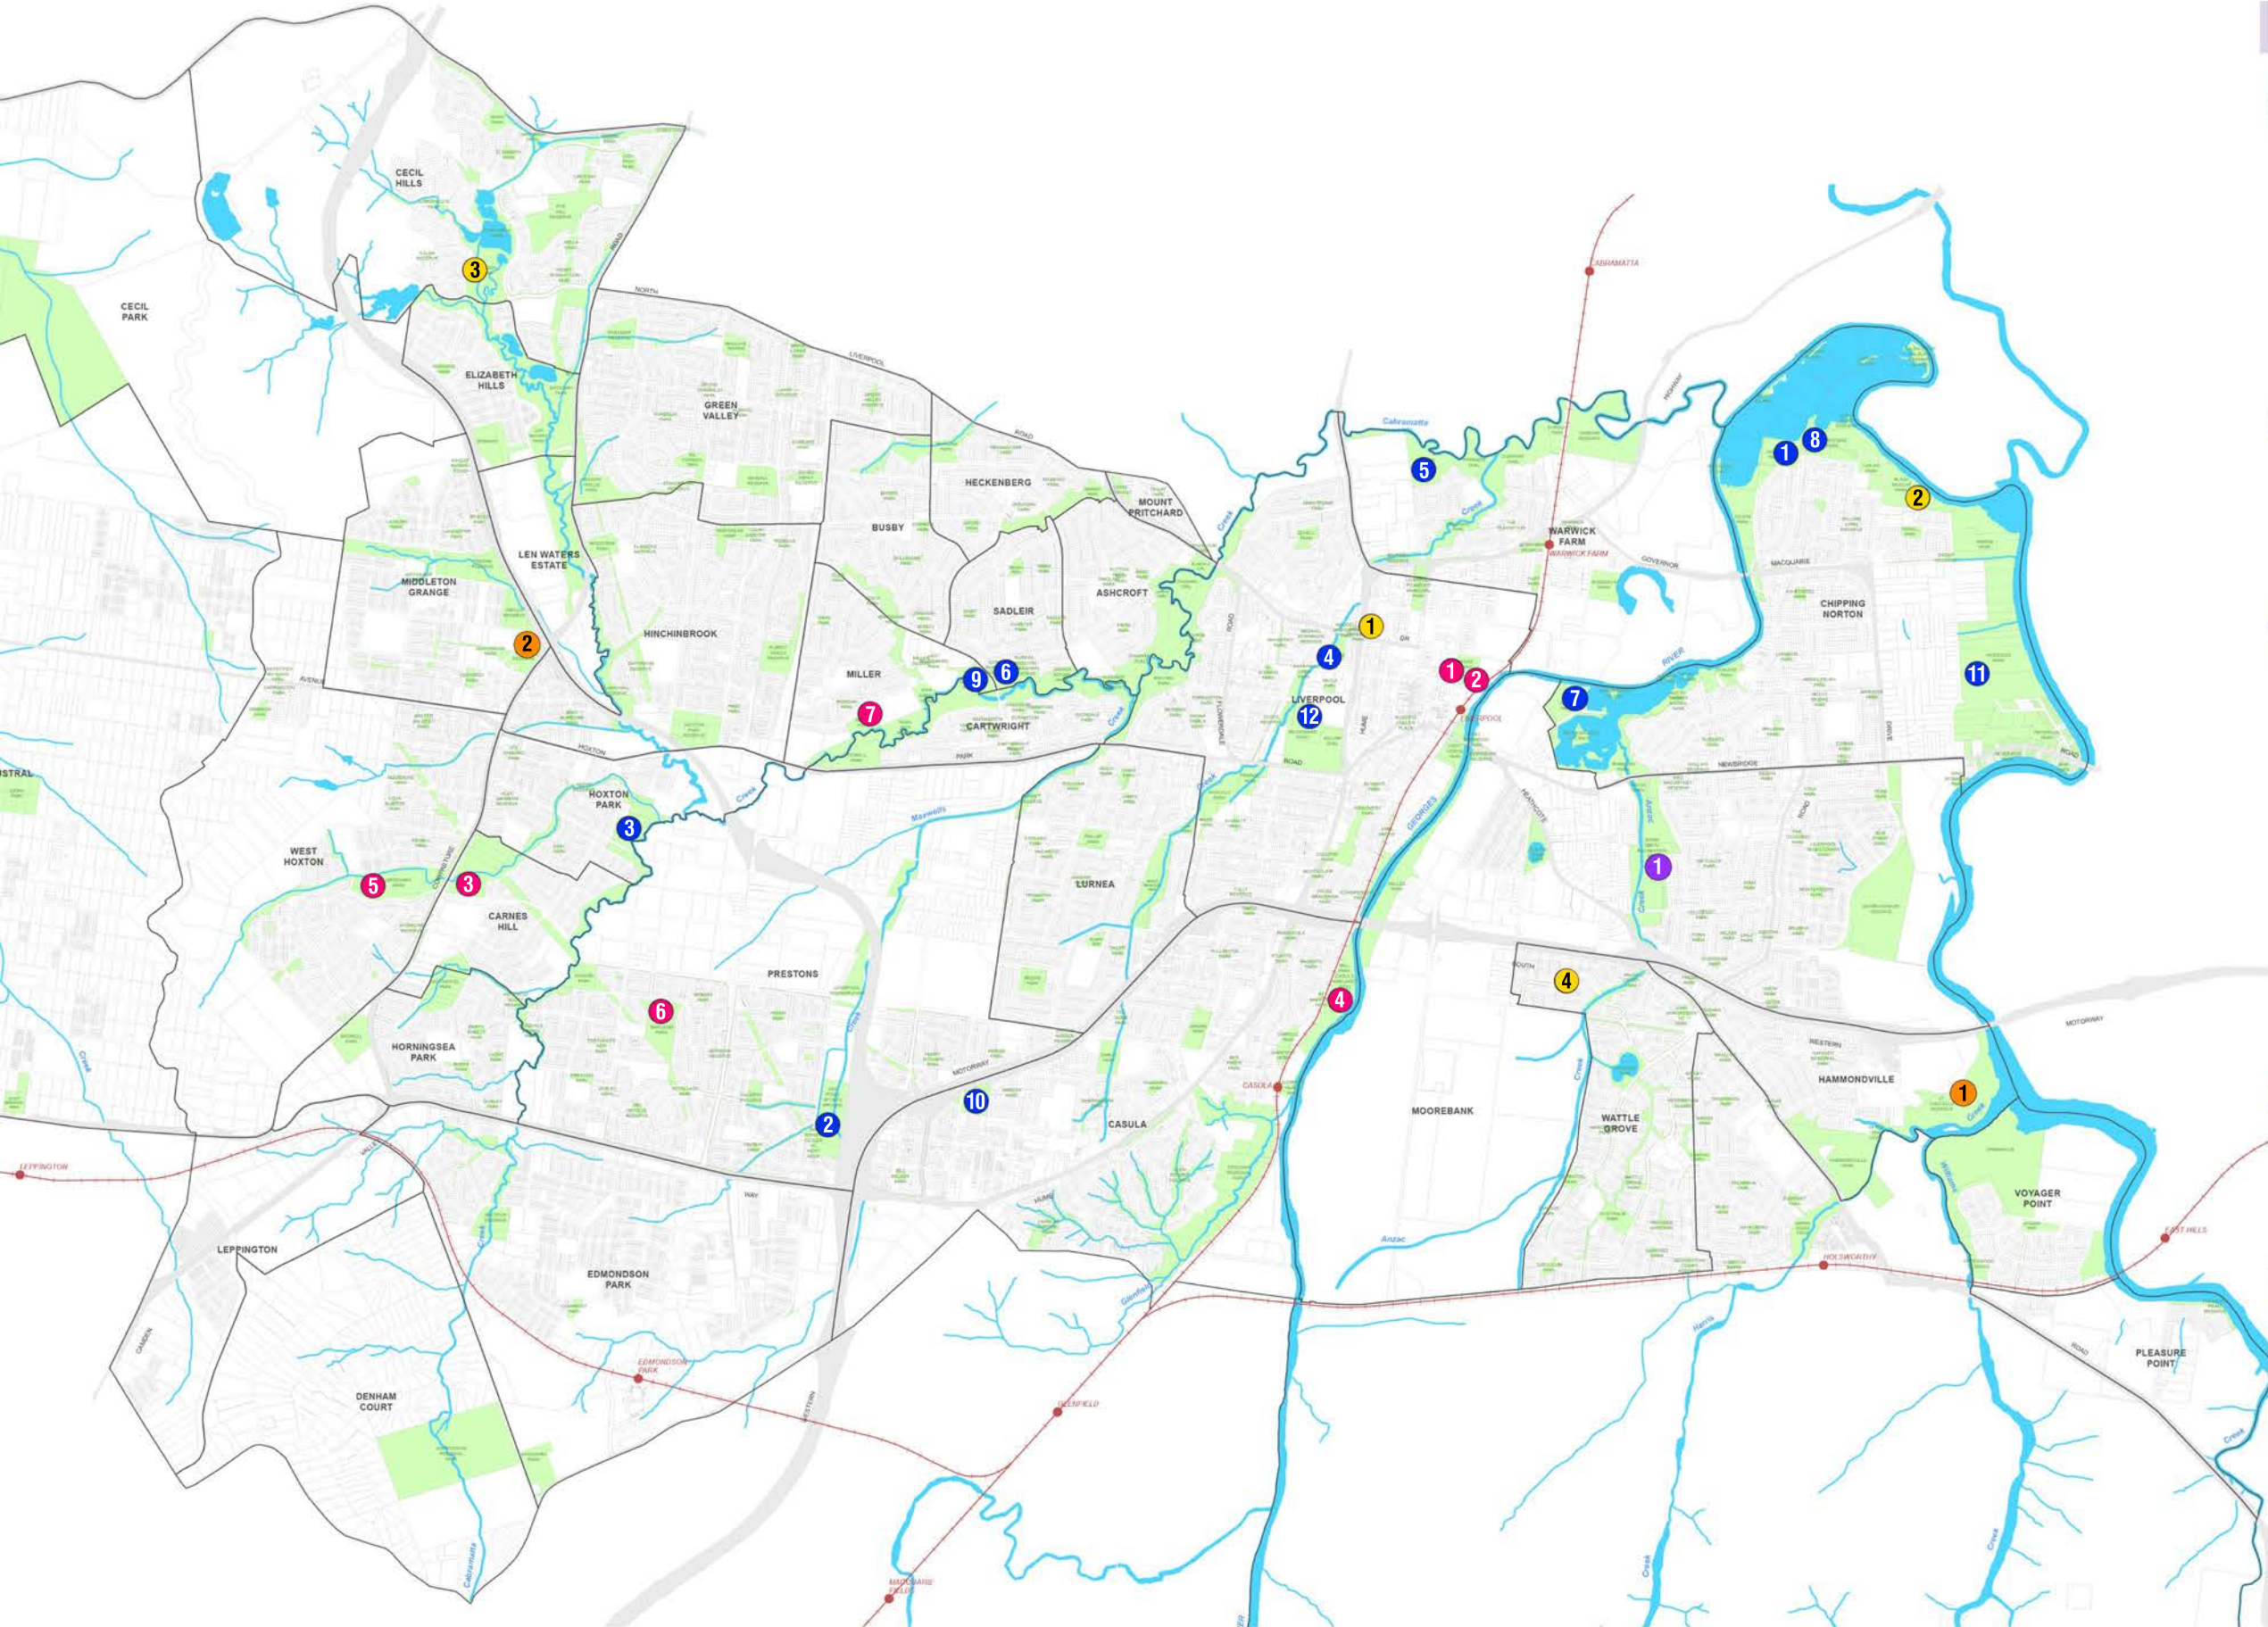

ACCESSIBLE PLAYGROUND & TOILET MAPPING FOR COMMUNITY MEMBERS

Mapping area 1: Liverpool LGA

LEGEND

Accessible Playgrounds with Accessible Toilet and Car Park

- 1 | Bigge Park Playground, Liverpool
- 2 | Bigge Park Waterplay Park, Liverpool
- 3 | Carnes Hill Community Centre, Carnes Hill
- 4 | Casula Parklands, Casula
- 5 | Greenway Park, West Hoxton
- 6 | Macleod Park, Prestons
- 7 | Miller Park, Miller

ACCESSIBLE PLAYGROUND & TOILET MAPPING FOR COMMUNITY MEMBERS

Mapping suburbs 2: Liverpool, Miller & Sadleir

- LEGEND**
- **Accessible Playgrounds with Accessible Toilet and Car Park**
 - 1 | Bigge Park Playground, Liverpool
 - 2 | Bigge Park Waterplay Park, Liverpool
 - 3 | Miller Park, Miller
 - **Accessible Playgrounds**
 - 1 | Apex Park, Liverpool
 - **Accessible Toilets**
 - 1 | Collimore Park, Liverpool
 - 2 | Edwin Wheeler Reserve, Sadleir
 - 3 | McGirr Park, Miller
 - 4 | Woodward Park, Liverpool

ACCESSIBLE PLAYGROUND & TOILET MAPPING FOR COMMUNITY MEMBERS

Mapping suburbs 3: Warwick Farm, Chipping Norton & Liverpool

LEGEND

Accessible Playgrounds with Accessible Toilet and Car Park

- 1 | Bigge Park Playground, Liverpool
- 2 | Bigge Park Waterplay Park, Liverpool

ACCESSIBLE PLAYGROUND & TOILET MAPPING FOR COMMUNITY MEMBERS

Mapping suburbs 5: Wattle Grove, Hammondville

LEGEND

- **Accessible Playgrounds**
1 | Orara Park, Wattle Grove
- **Future Accessible Playgrounds with Accessible Toilets and Car Park**
1 | Lt Cantello Reserve, Hammondville