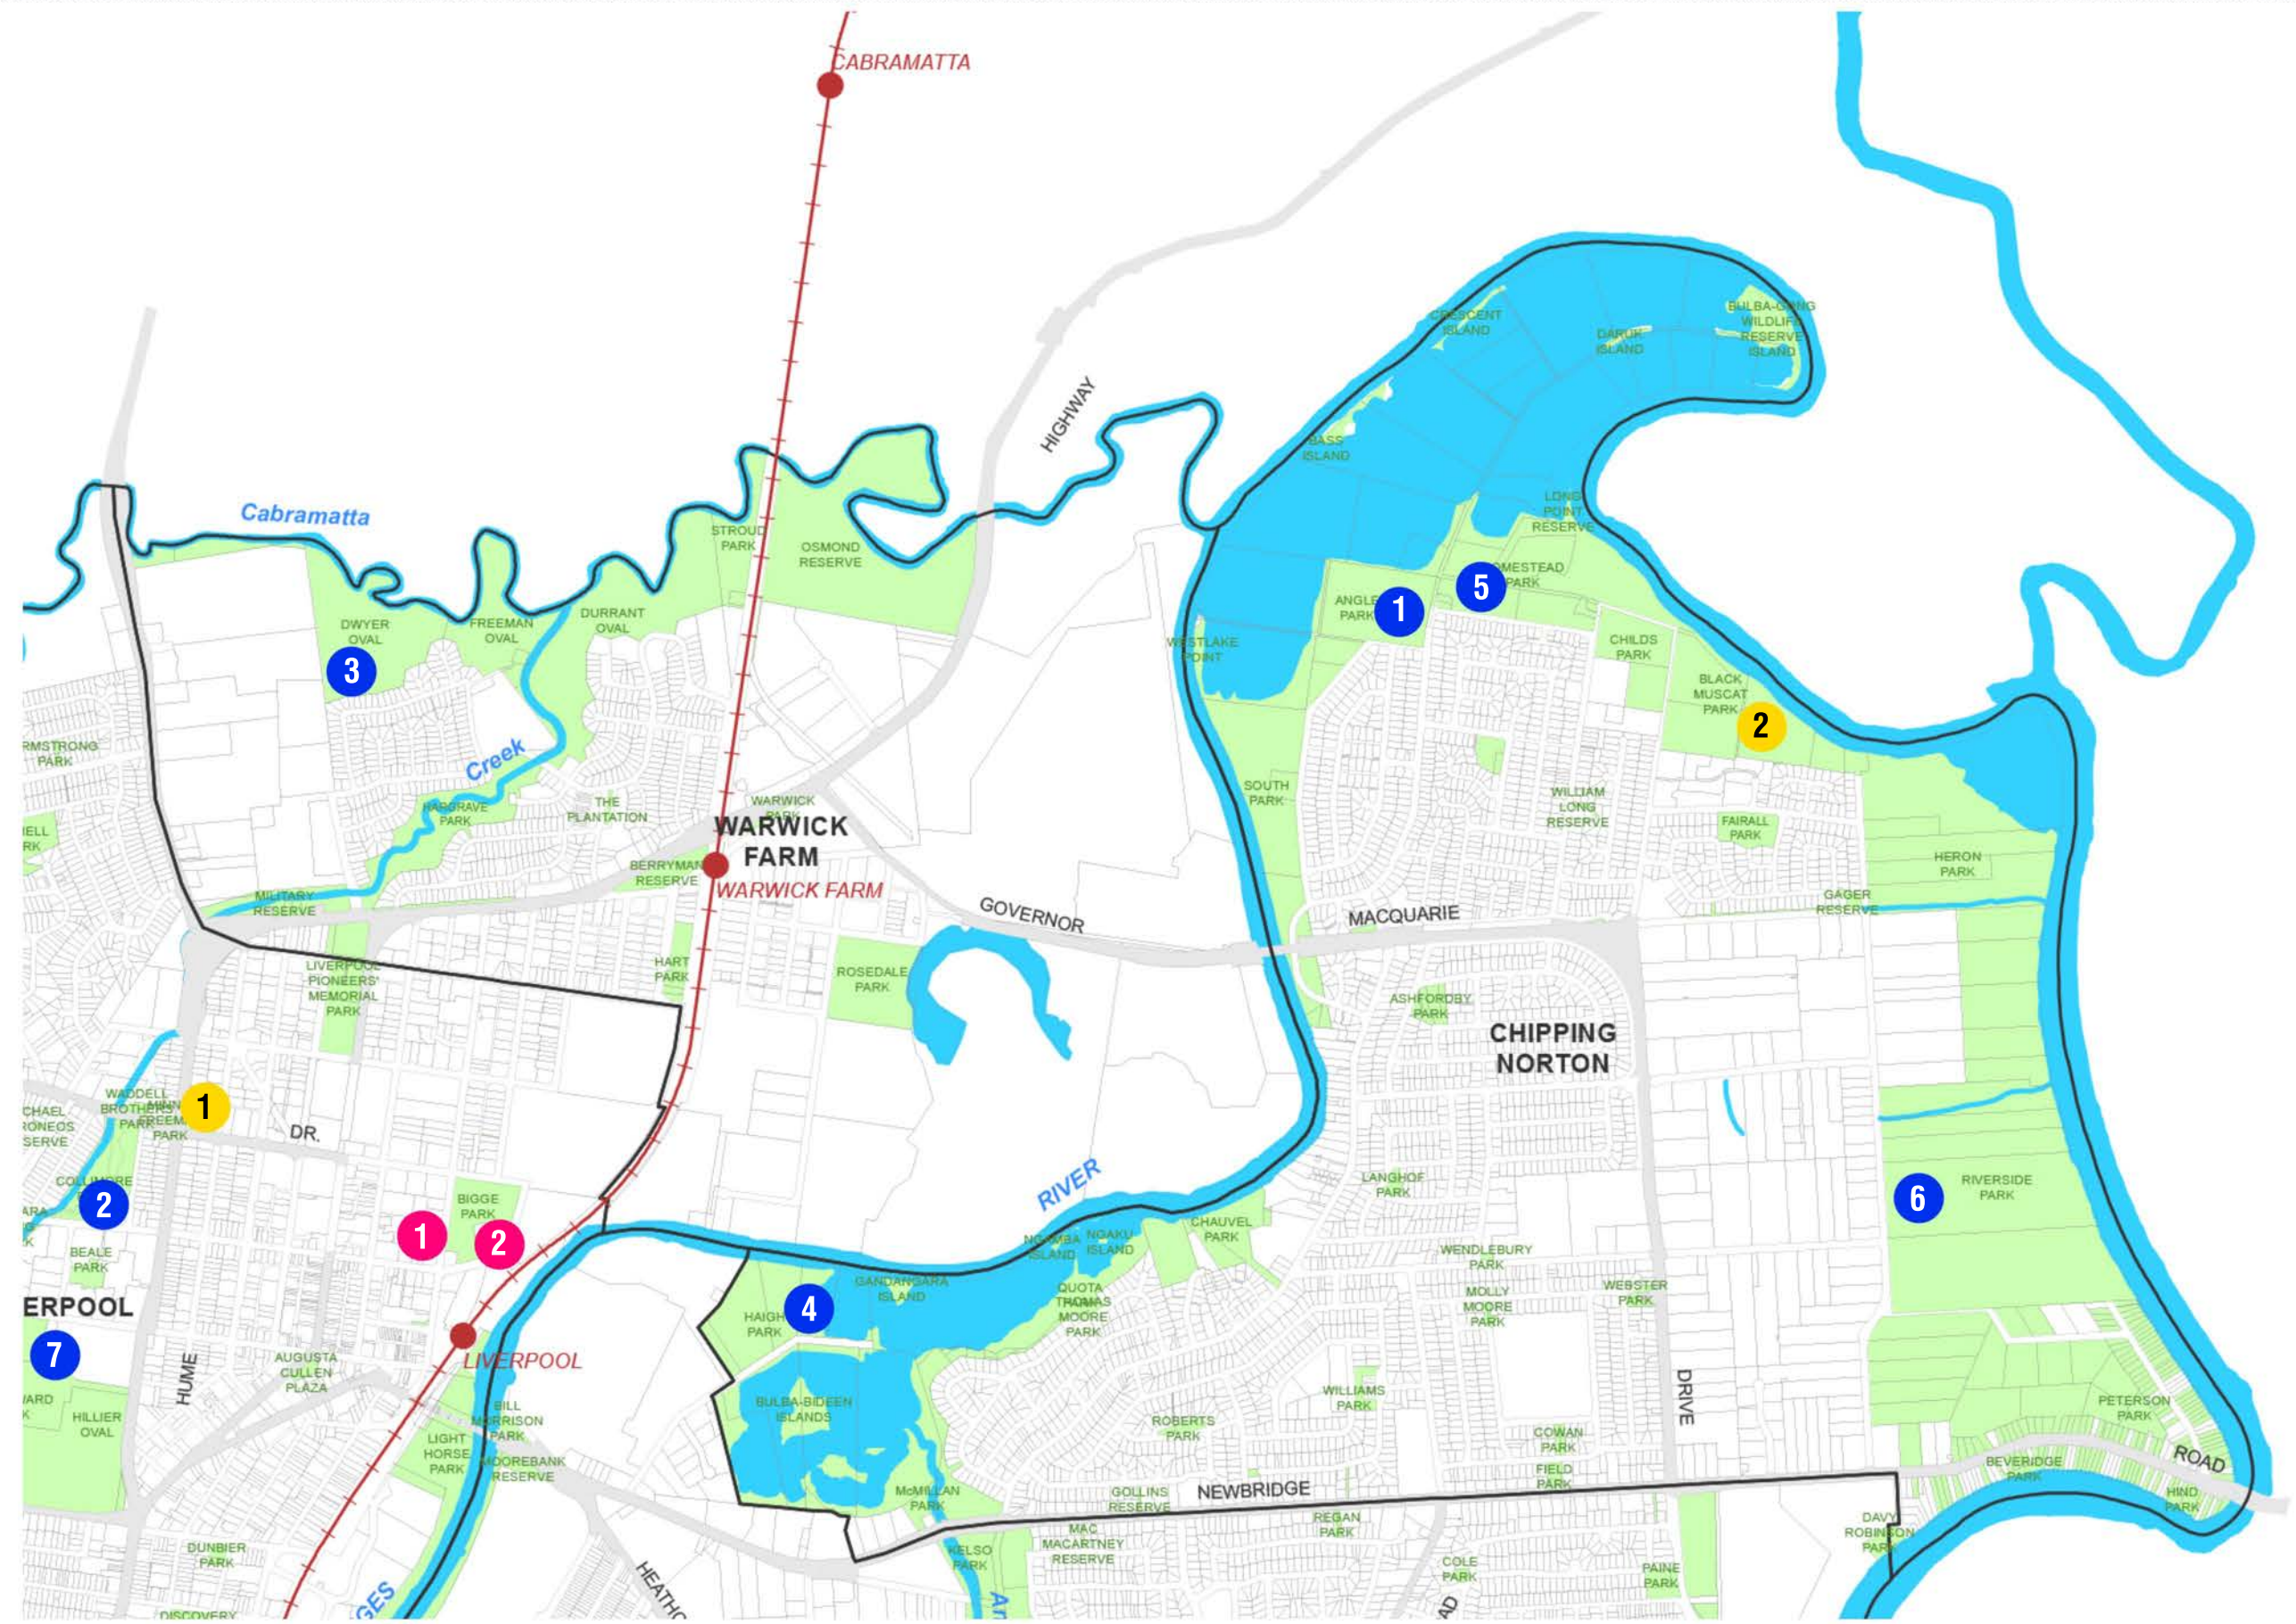

ACCESSIBLE PLAYGROUND & TOILET MAPPING FOR COMMUNITY MEMBERS

Mapping suburbs 2: Liverpool, Miller & Sadleir

- LEGEND**
- **Accessible Playgrounds with Accessible Toilet and Car Park**
 - 1 | Bigge Park Playground, Liverpool
 - 2 | Bigge Park Waterplay Park, Liverpool
 - 3 | Miller Park, Miller
 - **Accessible Playgrounds**
 - 1 | Apex Park, Liverpool
 - **Accessible Toilets**
 - 1 | Collimore Park, Liverpool
 - 2 | Edwin Wheeler Reserve, Sadleir
 - 3 | McGirr Park, Miller
 - 4 | Woodward Park, Liverpool

ACCESSIBLE PLAYGROUND & TOILET MAPPING FOR COMMUNITY MEMBERS

Mapping suburbs 3: Warwick Farm, Chipping Norton & Liverpool

LEGEND

Accessible Playgrounds with Accessible Toilet and Car Park

- 1 | Bigge Park Playground, Liverpool
- 2 | Bigge Park Waterplay Park, Liverpool

Accessible Playgrounds

- 1 | Apex Park, Liverpool
- 2 | Black Muscat Park, Chipping Norton

Accessible Toilets

- 1 | Angle Park, Chipping Norton
- 2 | Collimore Park, Liverpool
- 3 | Dwyer Oval, Warwick Farm
- 4 | Haigh Park, Chipping Norton
- 5 | Homestead Park, Chipping Norton
- 6 | Riverside Park, Chipping Norton
- 7 | Woodward Park, Liverpool

ACCESSIBLE PLAYGROUND & TOILET MAPPING FOR COMMUNITY MEMBERS

Mapping suburbs 5: Wattle Grove, Hammondville

LEGEND

- **Accessible Playgrounds**
1 | Orara Park, Wattle Grove
- **Future Accessible Playgrounds with Accessible Toilets and Car Park**
1 | Lt Cantello Reserve, Hammondville