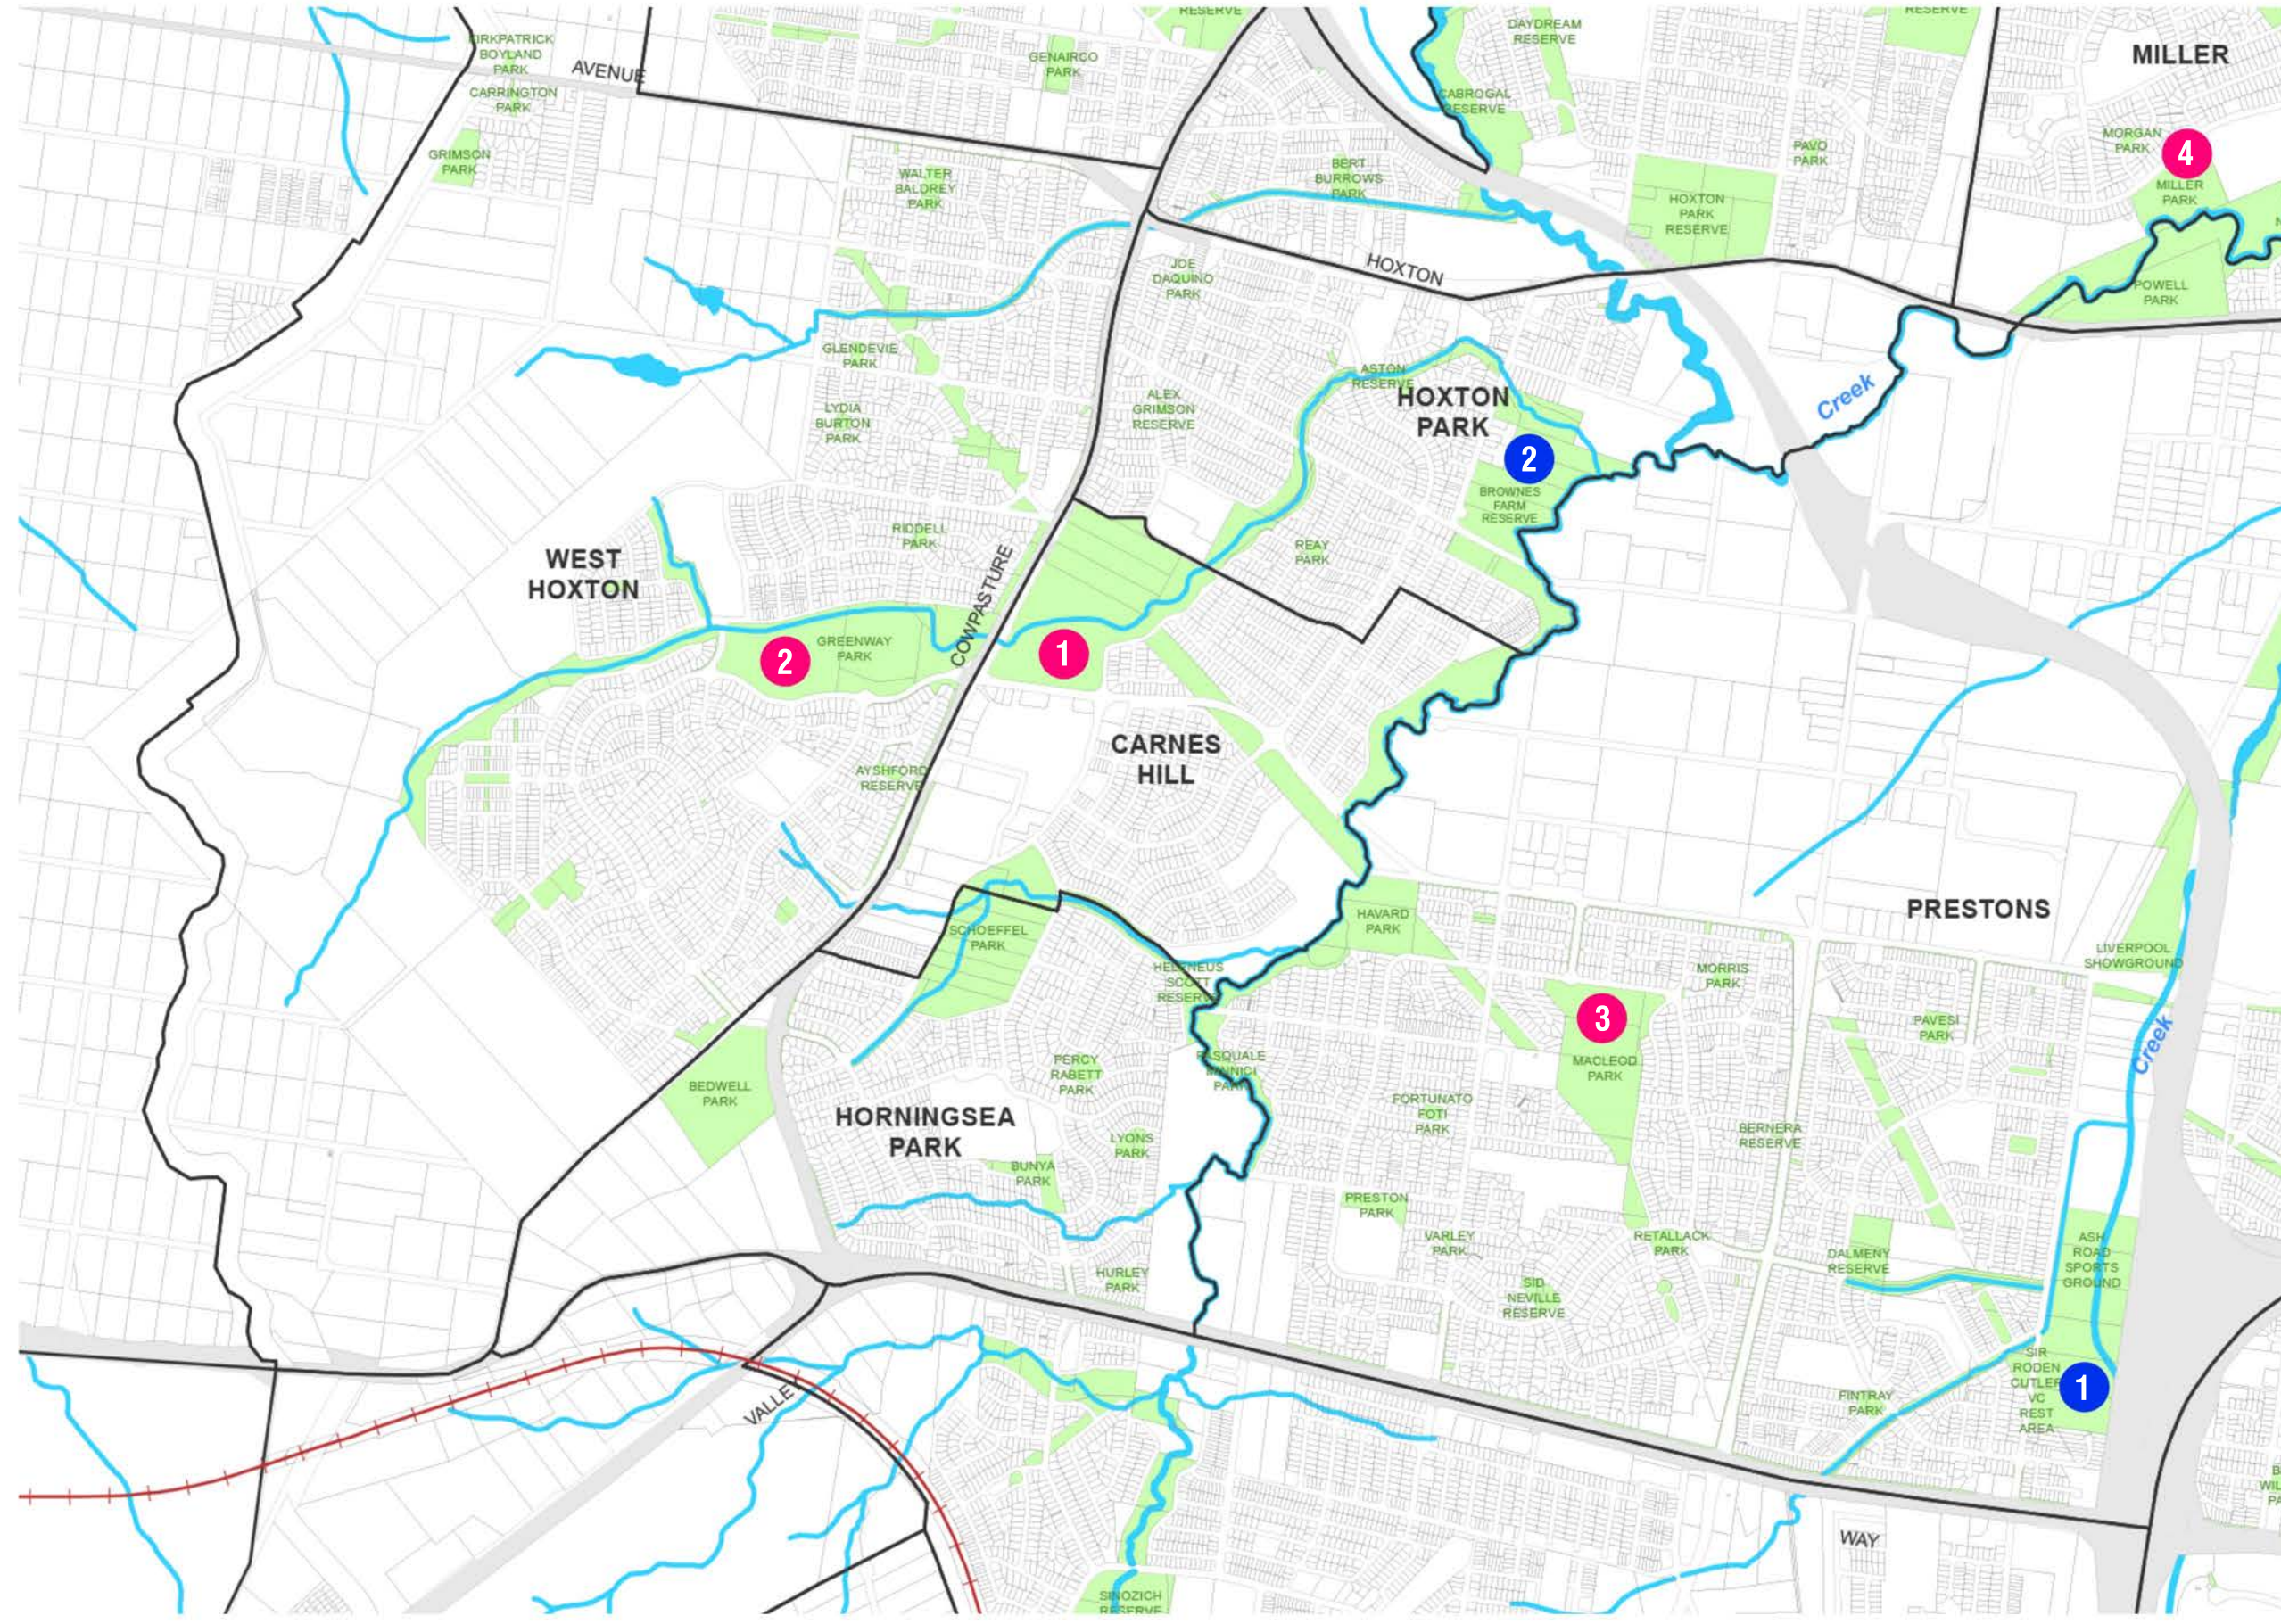

ACCESSIBLE PLAYGROUND & TOILET MAPPING FOR COMMUNITY MEMBERS

Mapping suburbs 2: Liverpool, Miller & Sadleir

- LEGEND**
- **Accessible Playgrounds with Accessible Toilet and Car Park**
 - 1 | Bigge Park Playground, Liverpool
 - 2 | Bigge Park Waterplay Park, Liverpool
 - 3 | Miller Park, Miller
 - **Accessible Playgrounds**
 - 1 | Apex Park, Liverpool
 - **Accessible Toilets**
 - 1 | Collimore Park, Liverpool
 - 2 | Edwin Wheeler Reserve, Sadleir
 - 3 | McGirr Park, Miller
 - 4 | Woodward Park, Liverpool

ACCESSIBLE PLAYGROUND & TOILET MAPPING FOR COMMUNITY MEMBERS

Mapping suburbs 3: Warwick Farm, Chipping Norton & Liverpool

LEGEND

Accessible Playgrounds with Accessible Toilet and Car Park

- 1 | Bigge Park Playground, Liverpool
- 2 | Bigge Park Waterplay Park, Liverpool

ACCESSIBLE PLAYGROUND & TOILET MAPPING FOR COMMUNITY MEMBERS

Mapping suburbs 5: Wattle Grove, Hammondville

LEGEND

- **Accessible Playgrounds**
1 | Orara Park, Wattle Grove
- **Future Accessible Playgrounds with Accessible Toilets and Car Park**
1 | Lt Cantello Reserve, Hammondville

ACCESSIBLE PLAYGROUND & TOILET MAPPING FOR COMMUNITY MEMBERS

Mapping suburbs 8: West Hoxton, Hoxton Park & Prestons

LEGEND

- **Accessible Playgrounds with Accessible Toilet and Car Park**
 - 1 | Carnes Hill Community Centre, Carnes Hill
 - 2 | Greenway Park, West Hoxton
 - 3 | Macleod Park, Prestons
 - 4 | Miller Park, Miller
- **Accessible Toilet**
 - 1 | Ash Road Sporting Complex, Prestons
 - 2 | Brownes Farm Reserve, Hoxton Park